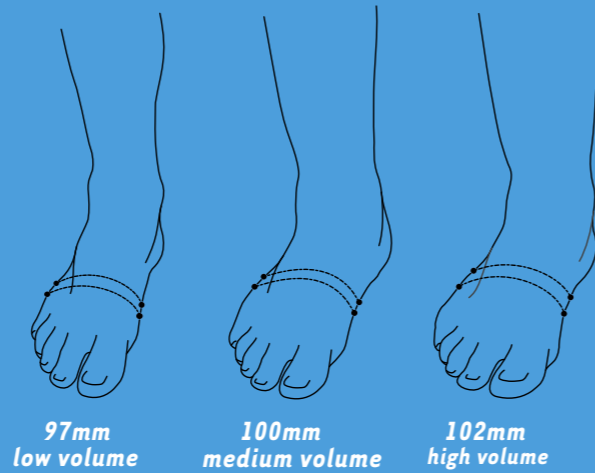

100mm
medium volume

102mm
high volume

BEone

LANGE has built its foundation, and success, on delivering the **best "out-of-the-box" fit** for every foot shape, coupled with the absolute **best performance** available in skiing today.

BEST "OUT-OF-THE-BOX" FIT

Not all feet are created equal.

Choose Your Width

Lange is the only brand to offer three unique lasts across every category: low (97mm), medium (100mm), and high volume (102mm), ensuring a true first-fit for every foot shape.

97mm
low volume