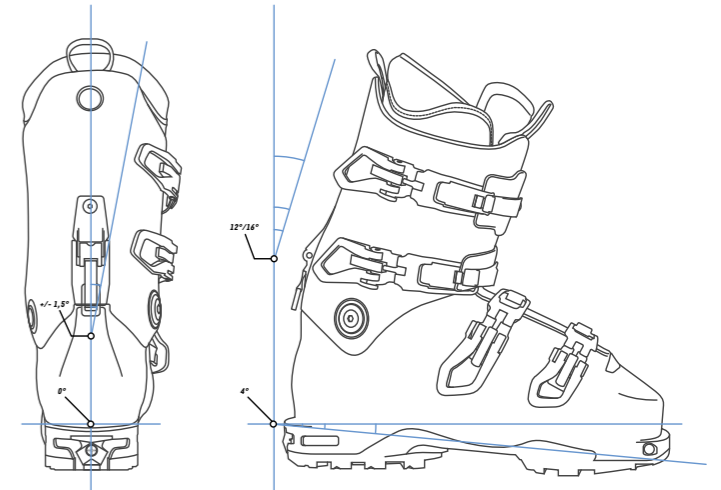

**CUSTOM TONGUE:** designed instep area to guarantee maximum customization to the skiers' instep

**POWER WEDGE TONGUE:** eliminates the gap between the shin and tongue, enhancing precision and sensitivity

**SADDLE STITCHED SEAMS:** no overlapping material eliminates pressure points

**INSTEP POCKET:** reduces pressure on the instep

**ONE PIECE TOE BOX:** continuous material from toes to shin provides greater toe comfort

Our **4 PILLARS** approach achieves a level of comfort and performance that simply can't be matched, ensuring that every skier that steps into a Lange will **BEone** with their boots.

### Natural Stance

Lange's neutral, upright stance allows more efficient power transfer on modern shaped and rockered ski designs, resulting in less quad fatigue for better, longer ski days.