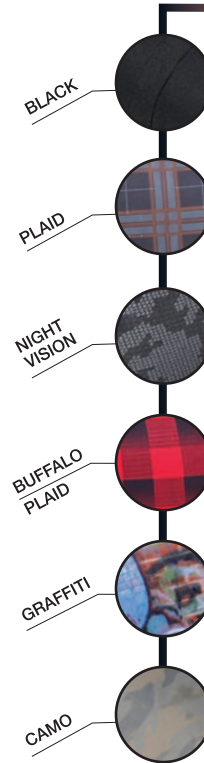

#356 Fitted Snowboard Bag

Size: Fits Snowboards up to 170cm

- Holds 1 Snowboard up to 170cm with Bindings
- Constructed of High-Density Water-Resistant Polyester
- Super-strong metal hardware
- Ergonomic Heavy-Duty Rubber Grip Handle
- Heavy-Duty Self-Healing Nylon Coil Zippers with Signature Locking Zipper Pulls
- Interior ID Window
- Tool / Accessory Pocket
- 10 per Master (**NOTE: Cannot Break Case Packs**)