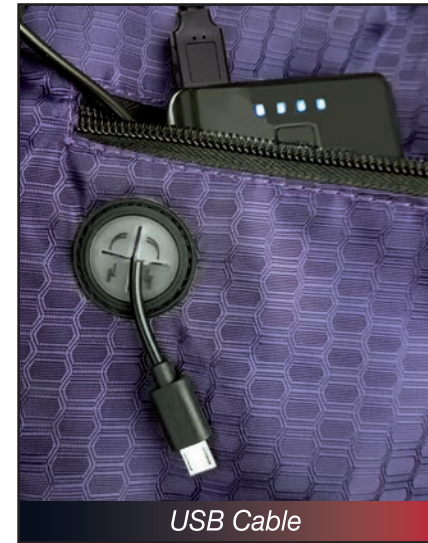

# 331 DELUXE "EVERYTHING" Boot Bag

Protective Goggle Pocket

Audio Cords

-or-

USB Cable

Port for Cables

## #331 DELUXE "EVERYTHING" Boot Bag

Size: 17" x 15" x 14" (3570 Cubic Inches)  
Weight: 3.75 lbs

The ULTIMATE BOOT BAG  
"Our Best Selling Bag Just Got Better!"

- **MATERIAL:** Honeycomb Ripstop, lightweight, waterproof, and super strong
- **BACK:** Hideaway backpack straps, Deluxe double thick padding with lumbar supports, and sternum straps
- **HELMET SLING:** Hideaway Helmet Sling fits most full helmet sizes
- **SIDE BOOT POCKETS:** Ventilated, fits large size boots, drainage grommets on bottom
- **GOGGLE POCKET:** Interior soft-tech lined (non-scratch) goggle pocket
- **INTERIOR ACCESSORY POCKET:** A secure zip pocket with keychain for protecting valuables
- **CABLE/CORD PORT:** Exterior port opening on top flap allows for USB cables or audio cords to be insert thru to portable device or smartphone & powerbank inside bag
- **HANDLES:** Top and side handles with rubber ergonomic grip wide enough for heavy gloves
- **ZIPPERS:** Self-healing extra large nylon coil with easy grip pullers
- **BUNGY CORDS** to hold windbreaker • **REFLECTIVE PIPING**
- **WATERPROOF BOTTOM** with Rubber Feet