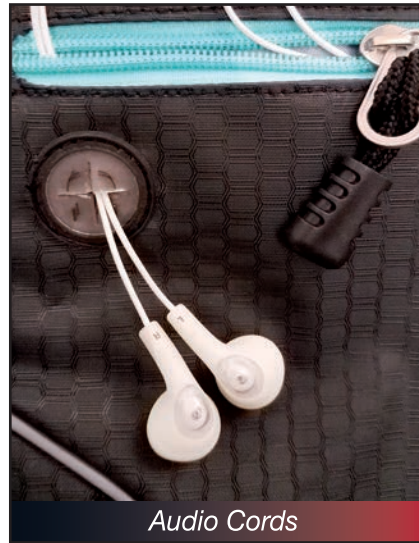

Audio Cords

-or-