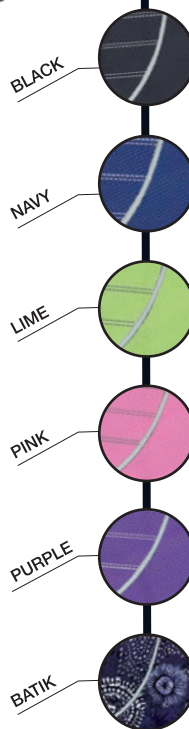

Top Ergonomic Rubber Handle