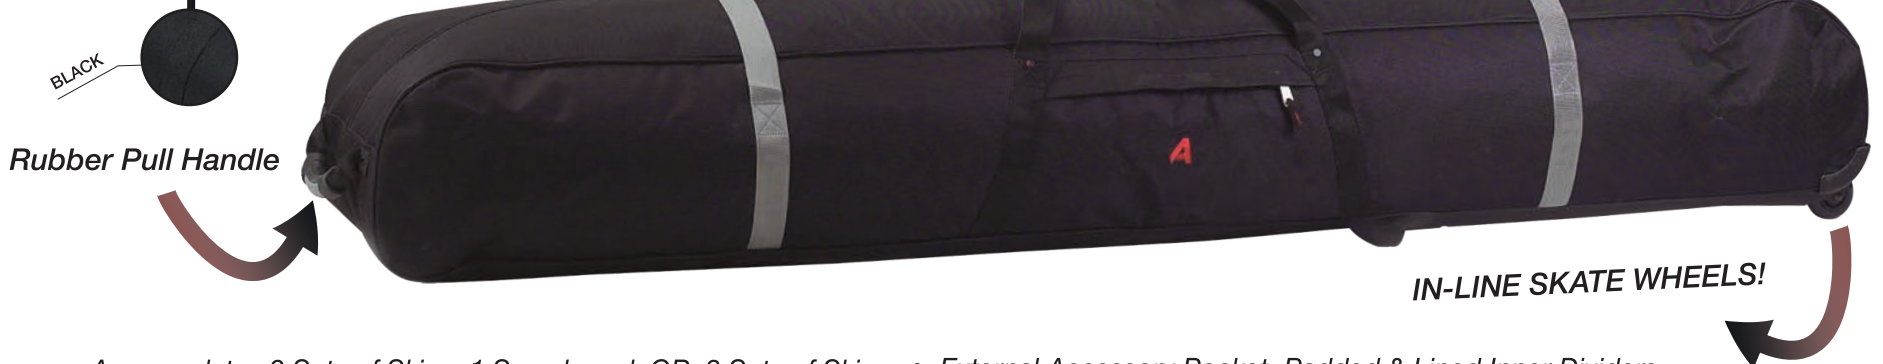

#370 "ATHALON" Multi-Use Wheeling Ski & Snowboard Hauler Bag

Size: Fits Skis up to 185cm

- Accommodates 2 Sets of Skis + 1 Snowboard OR 3 Sets of Skis
- Full-Length Self-Healing Nylon Zipper
- Fully Padded End to End for Ultimate Protection of your Gear
- 2 Adjustable Cinches with Nylon, Non-cracking Fastex Clips

- External Accessory Pocket, Padded & Lined Inner Dividers
- Sealed Ball-Bearing In-Line Skate Wheels for Effortless Transport
- Accommodates Skis and Boards up to 185cm