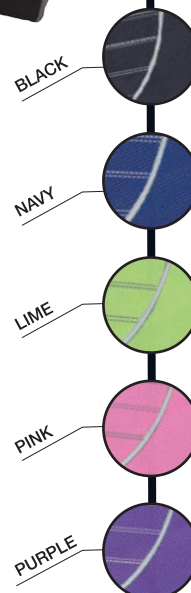

Top Ergonomic Rubber Handle