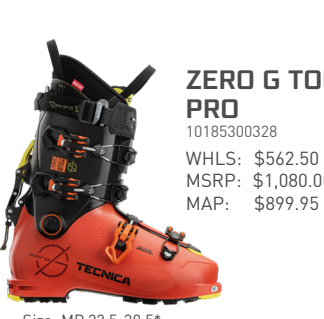

ZERO G TOUR PRO
10185300328
WHLs: $562.50
MSRP: $1,080.00
MAP: $899.95