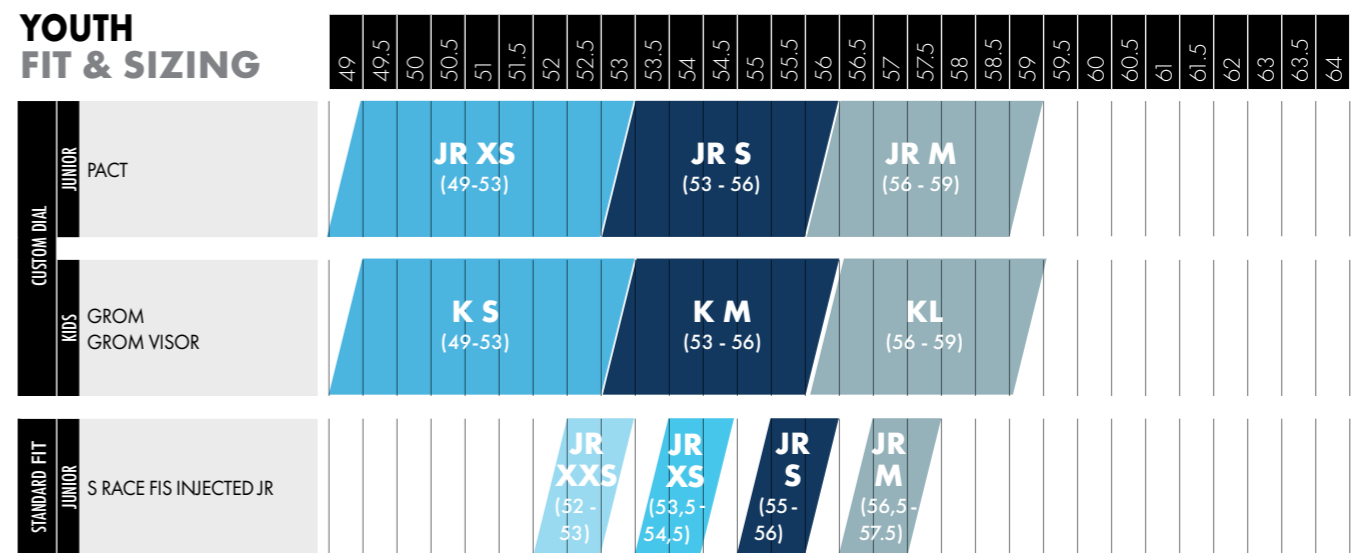

HOW TO CHOOSE THE RIGHT HELMET

SIZING CHART

SIGMA

ENJOY THE DIFFERENCE.

AMPLIFY COLOR
CONTRAST

READ TERRAIN
VARIATIONS

ENJOY THE
DIFFERENCE IN A
WIDER RANGE OF
LIGHT

SIGMA is an innovative lens solution from Salomon that impressively amplifies color contrast on snow, enabling the eye to instantly read terrain variations in a wider range of light.