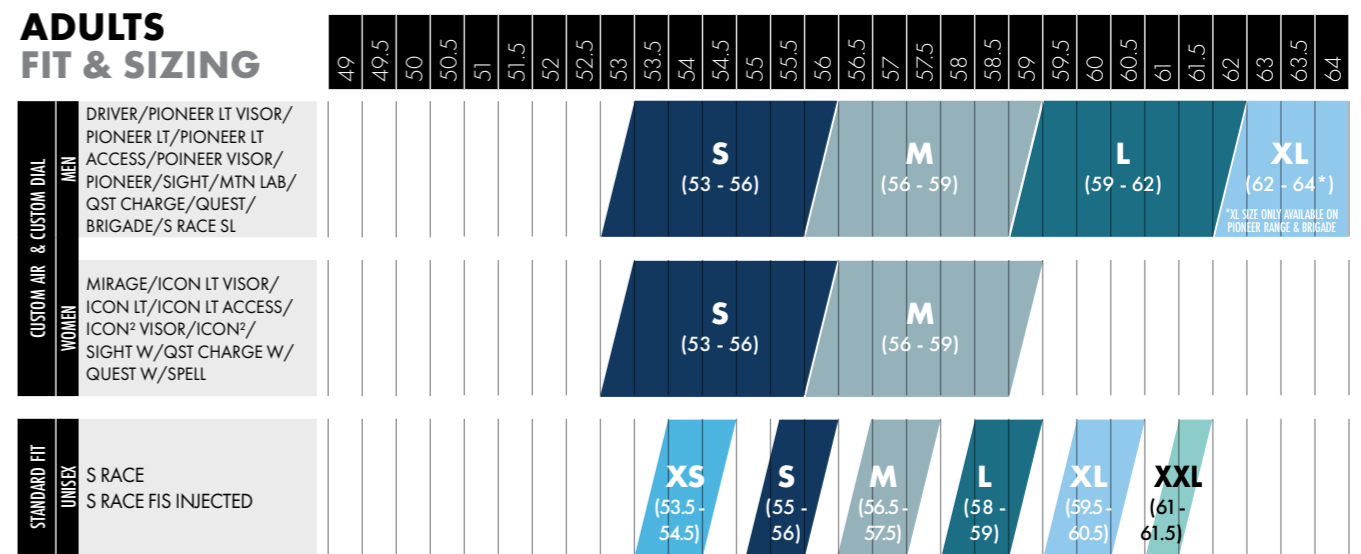

HOW TO CHOOSE THE RIGHT HELMET

SIZING CHART

SIGMA

ENJOY THE DIFFERENCE.

AMPLIFY COLOR
CONTRAST

READ TERRAIN
VARIATIONS

ENJOY THE
DIFFERENCE IN A
WIDER RANGE OF
LIGHT

SIGMA is an innovative lens solution from Salomon that impressively amplifies color contrast on snow, enabling the eye to instantly read terrain variations in a wider range of light.