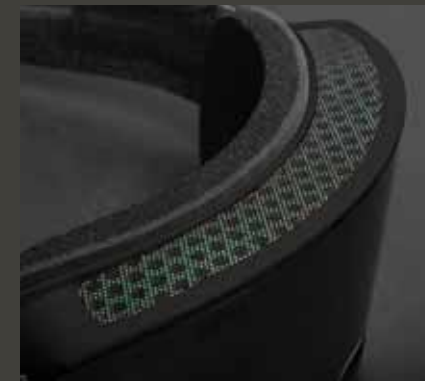

EVAK VENT TECHNOLOGY
Found exclusively on all premium Giro goggles, EVAK Vent Technology uses a new foam made from an ultra-durable, non-absorbent material. EVAK vents minimize the chance of fogging by releasing moisture while simultaneously creating a barrier from the elements.