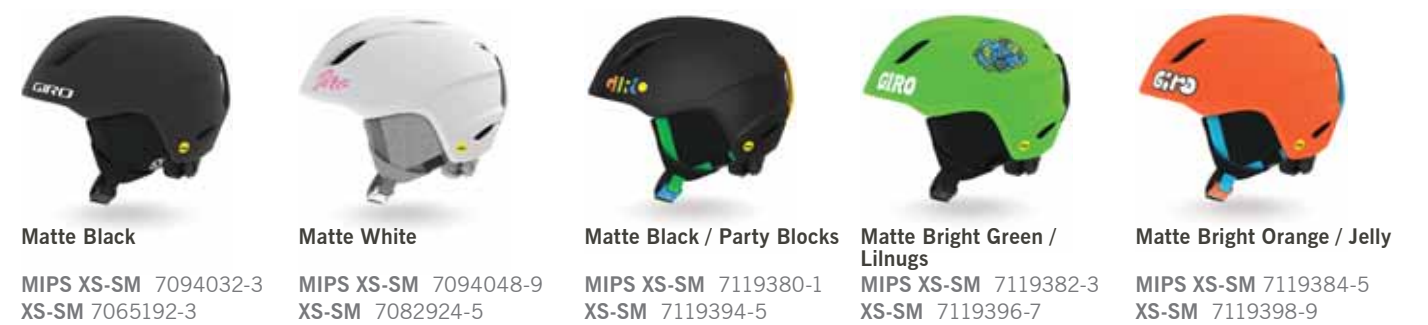

NEO JR MIPS

FROM PIZZA TO FRENCH FRY

The Neo™ Jr. MIPS® / Neo Jr helmet is a versatile design offering lightweight comfort, kid-approved style, and the Multi-Directional Impact Protection System (MIPS), a slip-plane liner that provides more protection in certain impacts. The In Form™ Fit System assures a secure fit while adjustable venting regulates airflow to help keep goggles fog-free. It's no wonder The Neo Jr. MIPS is one of our most popular kid's helmets.

FEATURES

Removable Earpads
Seamless Compatibility with Giro Youth goggles (Grade and Rev)
Compliance: CE EN1077

SIZES

Youth S: 52-55.5cm
Youth M: 55.5-59cm

CONSTRUCTION

MIPS® - Multi-Directional Impact Protection System (optional)
In-Mold construction

FIT SYSTEM

In Form™ Fit System
Vertical Tuning

VENTILATION

Thermostat Control™ adjustable venting
Stack Vent

LAUNCH MIPS

READY TO RIP

The easy-wearing Launch™ MIPS® helmet features our finest performance technologies in a lightweight, durable In-Mold Construction, with the added benefit of MIPS (the Multi-Directional Impact Protection System). The Launch MIPS is equipped with the In Form™ Fit System and offered in two youth sizes ensuring the best fit. The bonus of a soft interior and Super Cool™ vents keeps kids comfortable all-day long so they're ready to rip.

FEATURES

Seamless Compatibility with Giro Youth goggles (Rev and Chico)
Compliance: CE EN1077

SIZES

Youth XS: 48.5-52cm
Youth S: 52-55.5cm

CONSTRUCTION

MIPS® - Multi-Directional Impact Protection System (optional)
In-Mold construction

FIT SYSTEM

In Form™ Fit System
Vertical Tuning

VENTILATION

Super Cool™ vents