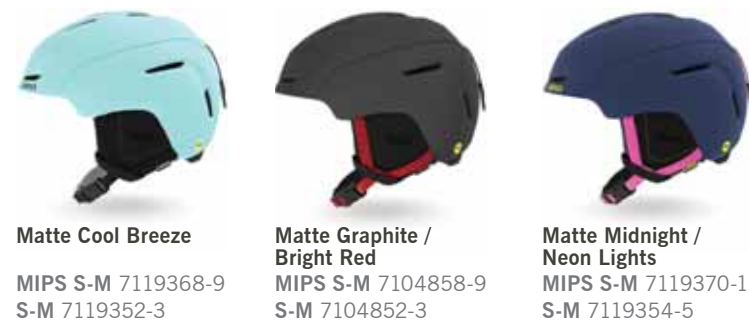

Matte Black
MIPS S-M 7097509-0
S-M 7097501-2

Matte White
MIPS S-M 7097515-6
S-M 7097507-8

Matte Bright Green
MIPS S-M 7119364-5
S-M 7119348-9

Matte Bright Orange / Black
MIPS S-M 7119366-7
S-M 7119350-1

Matte Cool Breeze
MIPS S-M 7119368-9
S-M 7119352-3

Matte Graphite / Bright Red
MIPS S-M 7104858-9
S-M 7104852-3

Matte Midnight / Neon Lights
MIPS S-M 7119370-1
S-M 7119354-5

FEATURES

Removable Earpads
Seamless Compatibility with Giro Youth goggles (Grade and Rev)
Compliance: CE EN1077

SIZES

Youth S: 52-55.5cm
Youth M: 55.5-59cm

CONSTRUCTION

MIPS® - Multi-Directional Impact Protection System (optional)
In-Mold construction

FIT SYSTEM

In Form™ Fit System
Vertical Tuning

VENTILATION

Thermostat Control™ adjustable venting
Stack Vent