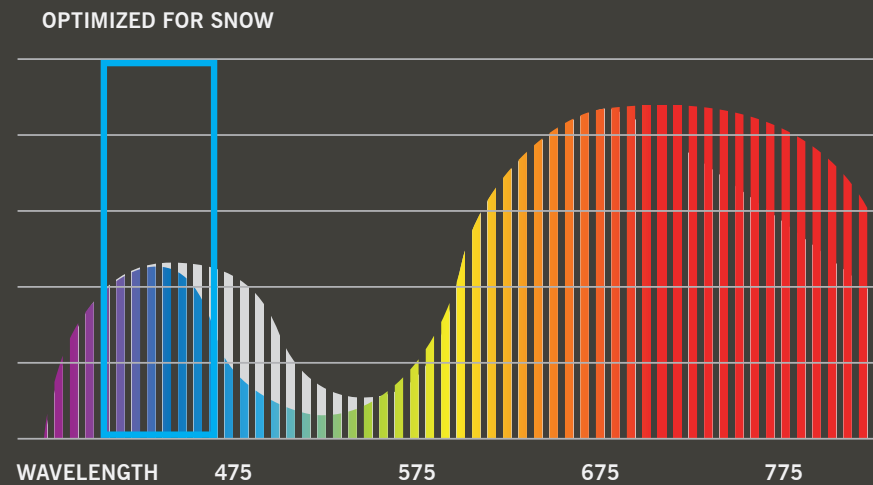

## ENHANCE CONTRAST AND BOOST CONFIDENCE

VIVID is a patented lens technology—developed by Giro in partnership with ZEISS Optics—that improves the visual experience on snow by enhancing contrast and definition. VIVID reduces eyestrain, improves reaction time, boosts confidence, and delivers precise vision without color over saturation. VIVID effectively manipulates light by letting in contrast-enhancing blue light, while blocking harmful UV light (referenced in this diagram).