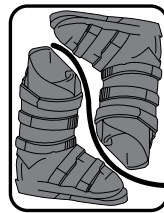

BOOT SLINGER™ PRO:

The Most Compact Way to Carry Boots Helmet & Gear

- Function: Fully padded Side Loading Storage System™ boot backpack with room for helmet and accessories.
- Fabric: Padded, durable and tough water-resistant coated 1680 ballistic nylon.
- Side door opening easily accommodates a pair of boots in the central compartment.
- Backpack with boots will fit into most airline overhead compartments.
- Padded adjustable divider in the boot compartment to keep boots from rubbing against each other.
- Molded padded ergonomic mesh back.
- Fully integrated padded laptop pocket.
- Hidden zippered expandable helmet pouch with external and internal tool pockets.
- Fleece goggle top pocket.
- Padded foam top and side handles.
- Contoured neoprene comfort shoulder straps
- Adjustable sternum strap for weight distribution and stability
- Water-resistant tarpaulin bottom and side panels.
- Double locking, self repairing nylon coil zippers.
- Volume: 2,000 cu in / 33 L

**FITS AIRLINE
OVERHEAD
COMPARTMENTS**

Compact & organized way to carry boots