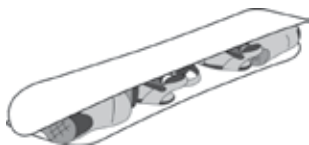

Double Board and Gear Configuration