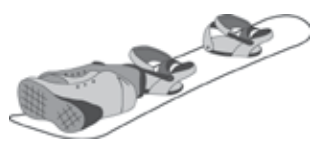

Single Board and Gear Configuration