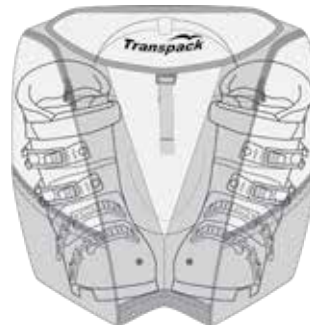

Isosceles Storage System™

Two side pockets hold boots surrounding a large central compartment that accommodates a helmet and gear. Weight and bulk from boots are diverted to the sides and away from your back creating a natural suspension that is ergonomic and comfortable.