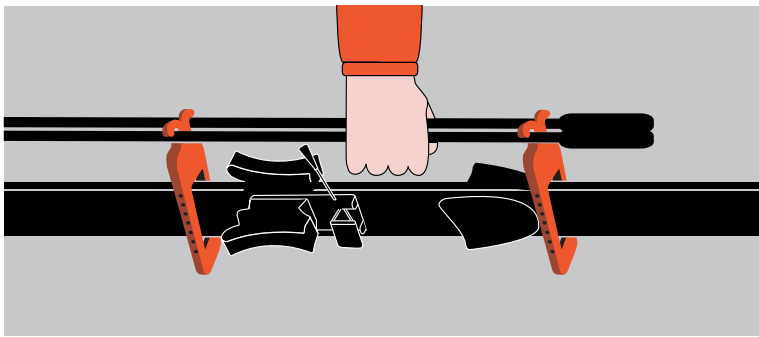

Black w/ Lime Style: 9301-54

Black w/ Yellow Style: 9301-51

Black w/ Blue Style: 9301-02

Black w/ Black Style: 9301-01

Black w/ Pink Style: 9301-18

Camo w/ Lime Style: 9301-44

SKIBAT™: Ski and Pole Carrier

- Function: Ski and pole carrier.
- Attach skis together and clip poles to universal clips to easily carry skis and poles with one hand.
- Fits junior or standard skis with waist width of up to 80mm.
- Lined with elastic polymer to accommodate different ski widths.