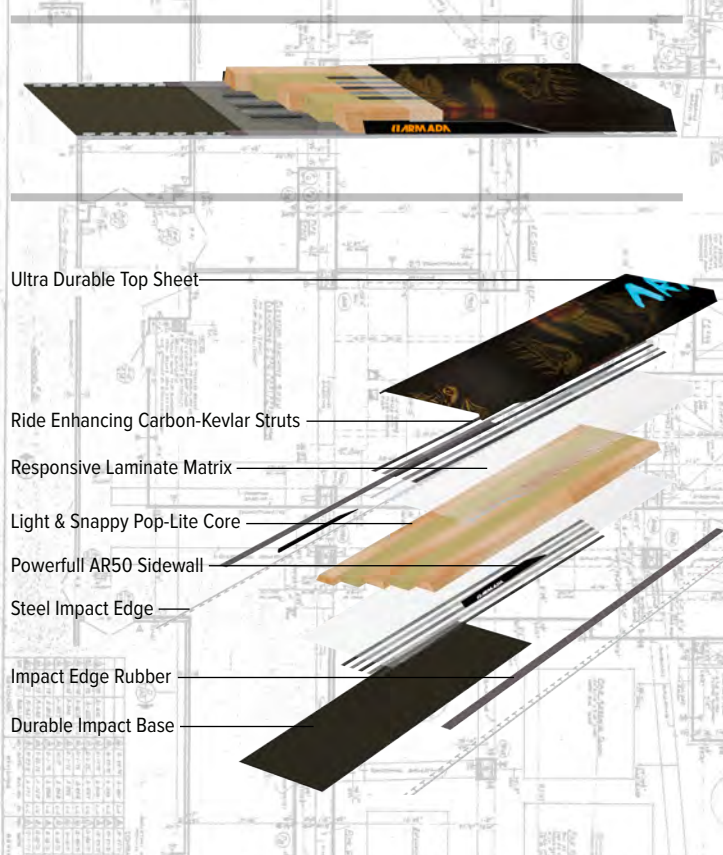

ARV CONSTRUCTION

An all-day, everyday ski designed to turn the entire mountain into a playground. Whether shredding pow in the trees or boosting backcountry booters, Spin Tip keeps the ski light and agile, while Carbon Kevlar Struts in the tip and tail keep the ski stable and smooth.

LENGTH	TIP	WAIST	TAIL	RADIUS
172cm	131	106	121	19.5m
180cm	133	106	123	20.5m
188cm	135	106	125	21.5m

1. FEATURES:
2. + AR Freestyle Rocker
   - + Pop-lite Core
   - + AR50 Sidewall
   - + S7 Base
   - + Carbon Kevlar Strut
   - + Spin Tip
   - + 2.5 Impact Edge