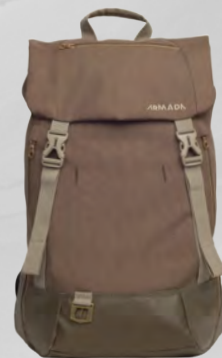

# OWEN 25 L BACKPACK

2310101

Materials: 900D Polyester Heather // 600D Coated Polyester  
 Weight: 1.55 lbs / .7 kg

NAVY

CHAMBRAY

MILITARY

BLACK

- + Top loader main entry with drawstring closure
- + Side access to main compartment and padded laptop sleeve
- + Fits most 15" computers
- + Top accessory pocket
- + Two front accessory pockets
- + Breathable mesh back panel and shoulder straps