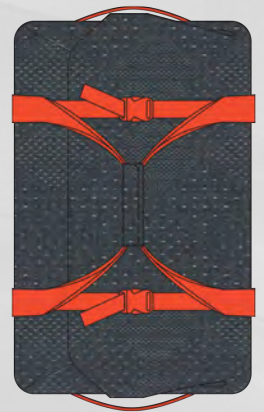

CHAMBRAY

- + Dual storage zones that separate wet, dirty gear from your clean, dry gear
- + Multiple carry options, back pack and duffel style
- + Carry on ready for most airlines, fits easily in overhead
- + Large internal gear pockets
- + Expanded top gear compartment to stow helmet and outerwear
- + Large vent holes
- + Compression straps keeps things tight
- + Padded shoulder straps
- + Fits all boot sizes