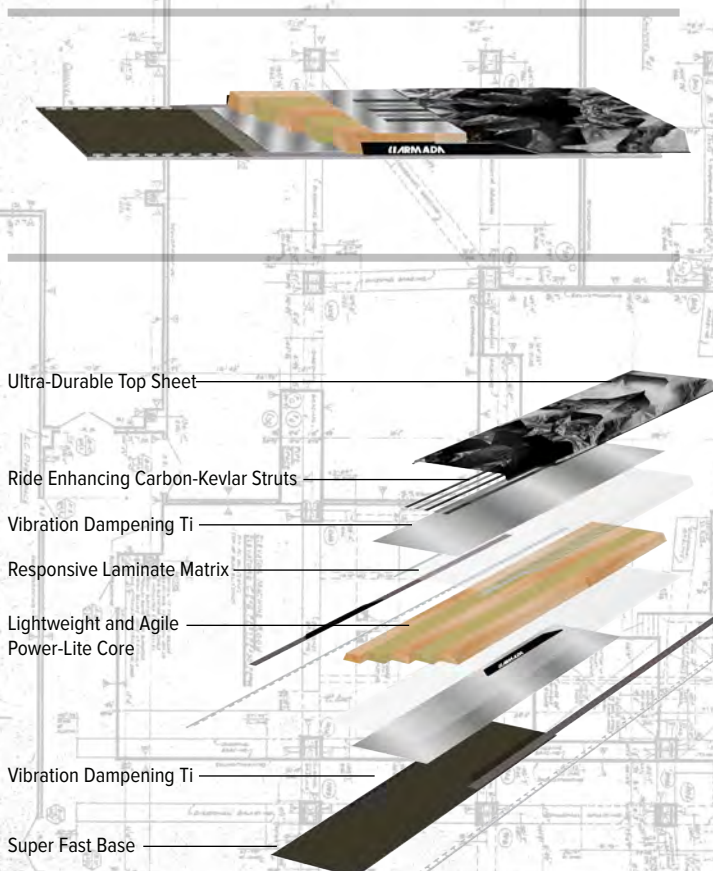

VICTA CONSTRUCTION

Answering demand for a women-specific high-performance ski, the Victa 87 Ti allows you to attack the mountain with confidence. Carbon Kevlar Struts and AR Nose Rocker keep this ski lively, while aircraft grade Ti creates dampness that powers through all terrain.

LENGTH	TIP	WAIST	TAIL	RADIUS
155cm	127	85	117.5	16m
163cm	126	86	118.5	16.5m
171cm	129	87	119.5	17m

1. **FEATURES:**
2. + AR Nose Rocker
   - + Power-lite Core
   - + AR50 Sidewall
   - + Comp Series Base
   - + Carbon Kevlar Strut
   - + Titanal
   - + 2.2 Impact Edge