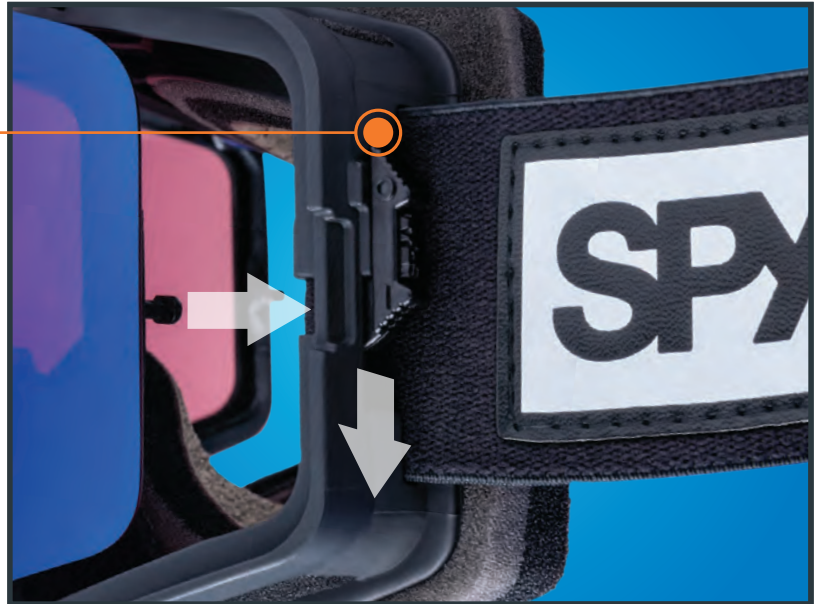

DEADBOLT™

- + Magnet System for Easy Lens Change
- + “Deadbolt” Worry-Free Locking System
- + Patent Pending

FEATURED ON THE MARAUDER™