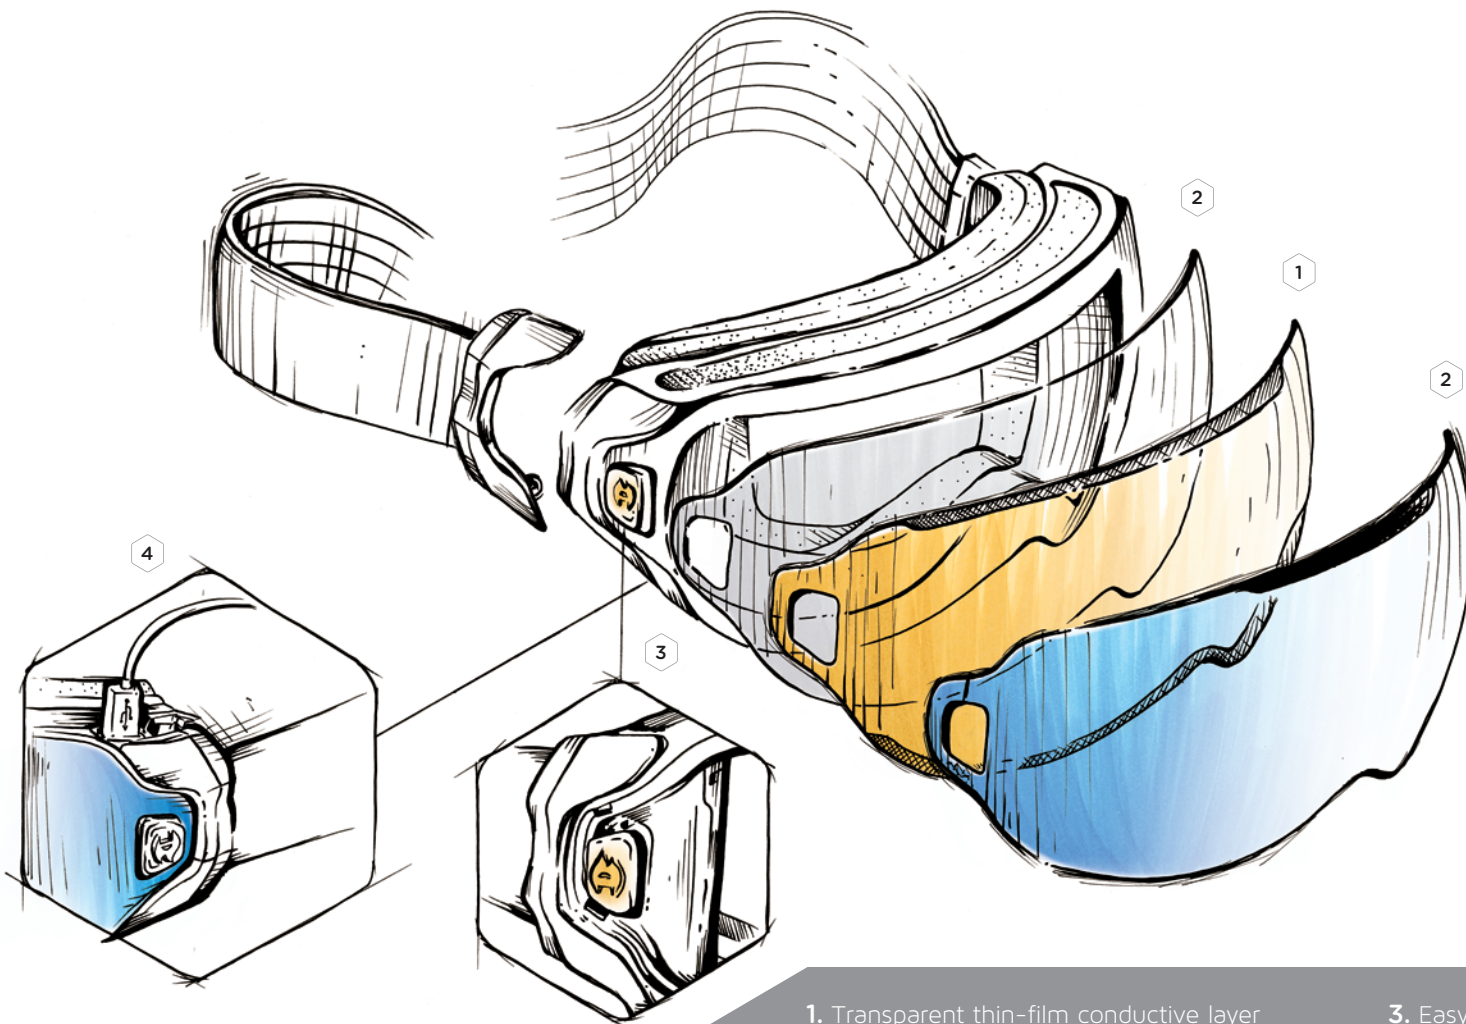

TEMPLE CUMMINS
Mt. Baker Legend

POWERED BY ABOMINABLE LABS™ TECHNOLOGY:

NOTHING BEATS HEAT™

When goggle fog threatens your sessions, nothing guarantees clear sights except high temperatures and only Abominable Labs KLAIR™ brings the heat. It works by heating up a transparent film that sits between the two-part lens to evaporate fog and keep it away all day.

1. Transparent thin-film conductive layer
2. Two-part scratch-resistant polycarbonate lens
3. Easy one-button operation
4. Six hour USB rechargeable batteries

THE ABOM™ GOGGLE.

Function comes in a lot of forms. But it's never looked like this.