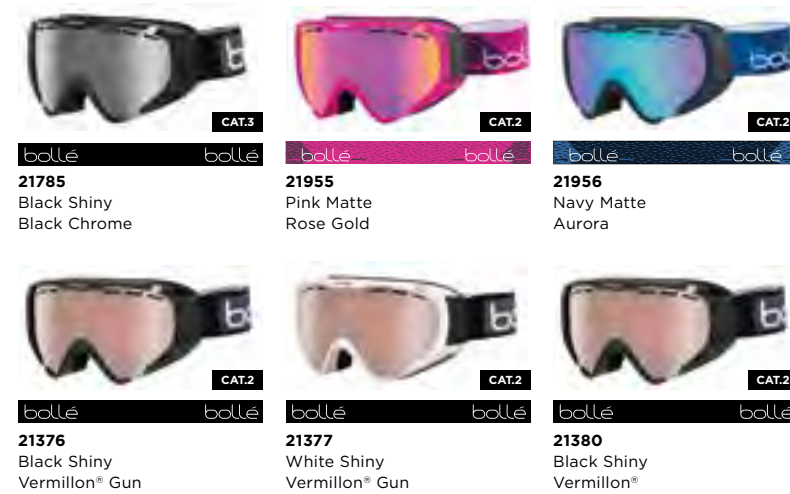

EXPLORER OTG

FIT: SMALL

AVAILABLE TECHNOLOGIES

- Double Lens
- P80+ Anti-fog
- Carbo-glas® Anti-Scratch
- UVA/UVB Protection
- Flow Tech® Venting
- Forestay™ System
- Double Layer face foam
- Over The Glasses

HELMET : Quickster
GOGGLE : Rocket

Designed to fit perfectly with optical glasses, EXPLORER OTG brings together style and comfort. Its Flow-Tech® venting system and Anti-fog treatment guarantee perfect vision whatever the weather.