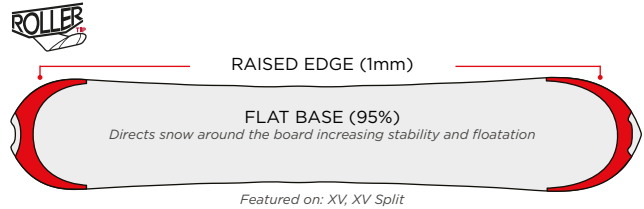

ROLLER - BASE TECHNOLOGY

An industry-first, Rossignol's Roller technology raises the edges off the snow by milling the core of the board. All Roller boards provide no-catch edge control, ridiculous float in powder, reduced swing weight, and grip when you want it, never when you don't.