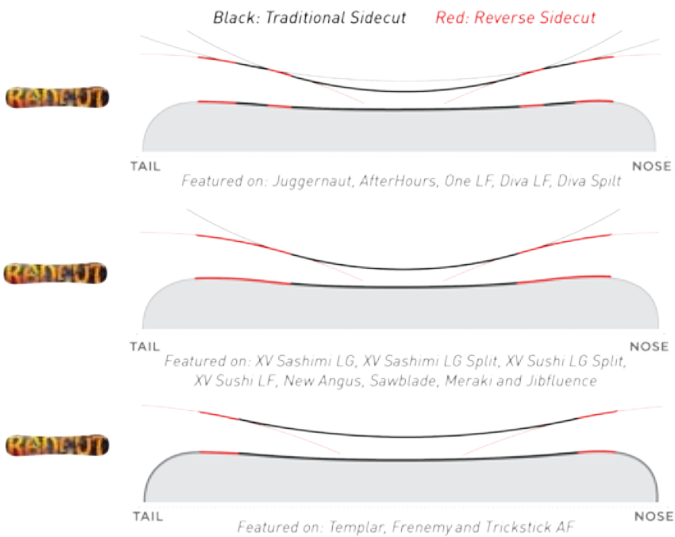

DIMENSIONS L 25.5" X W 16" X H 15"
 600D RIPSTOP W/TARPLIN
 USE: EQUIPMENT BAG WHEELED

SNOWBOARD TECHNOLOGIES

RADCUT - TURN TECHNOLOGY

A traditional sidecut between the inserts fuses with multiple reverse sidecuts toward the tip and tail, providing real time sidecut adjustment to the ride, ie. longer when faster, shorter when slower, and delivering the perfect cut at all times. RadCut is offered in multiple versions, each tailored for individual riding styles. More aggressive sidecut blends deliver quicker, livelier turns while smoother sidecuts offer a more fluid, relaxed ride.