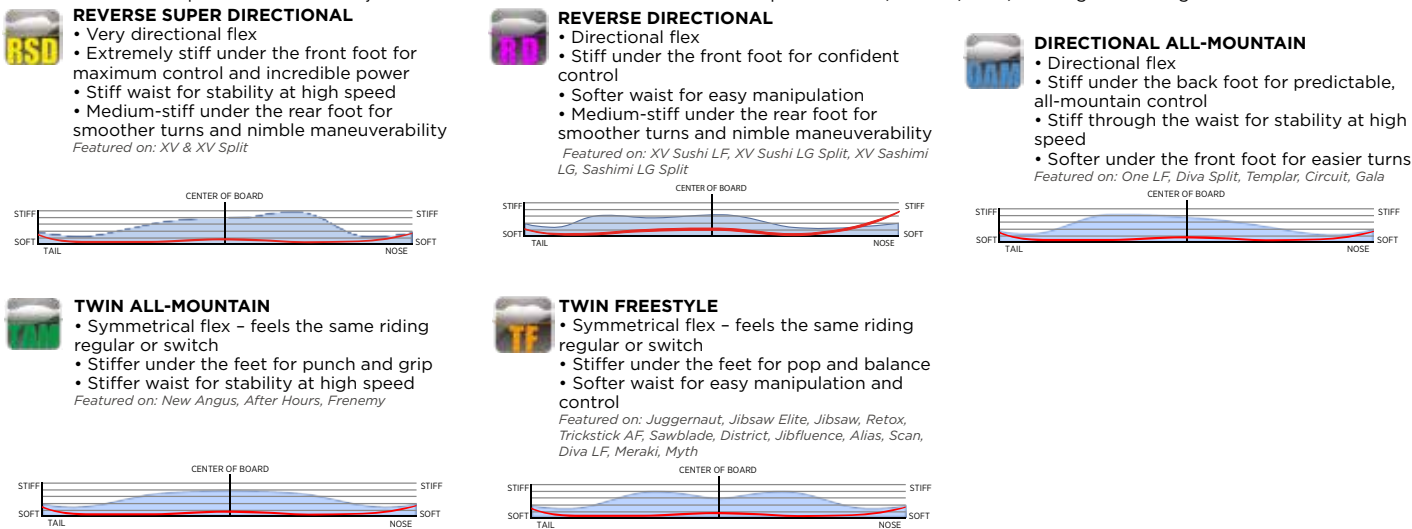

SERRATED EDGES - EDGE TECHNOLOGY

Snowboarding's premium edge hold technology maximizes edge grip between your feet for increased control and stability in the gnarliest conditions. Rossignol is the only brand to deliver continuous edge grip in multiple versions.

CORE TECHNOLOGY - L.I.T.E. TECH

A stripe of urethane runs through the core of the board, delivering full length edge shock absorption (Frame), enhancing sidecut radius response and edge hold (Grip), improving ride quality and board maneuverability without sacrificing performance. L.I.T.E. Tech core structures are not only another visibly breaking through innovation brought to you by your friends from Rossignol, it is also the most advanced ride control feature you can ask for these days.

CORE PROFILES

We offer nine different wood core profiles. Each is suited to a specific riding style and price point. All are built from sustainably harvested wood, originating from responsibly managed forests.

FLEX PROFILES

Our six different flex profiles are micro-adjusted to ensure each board is in tune with its specific rocker, sidecut, base, and edge technologies.

MATERIALS

We combine high-tech laminates and core material in various layouts. Each model is tailored to a specific riding style.