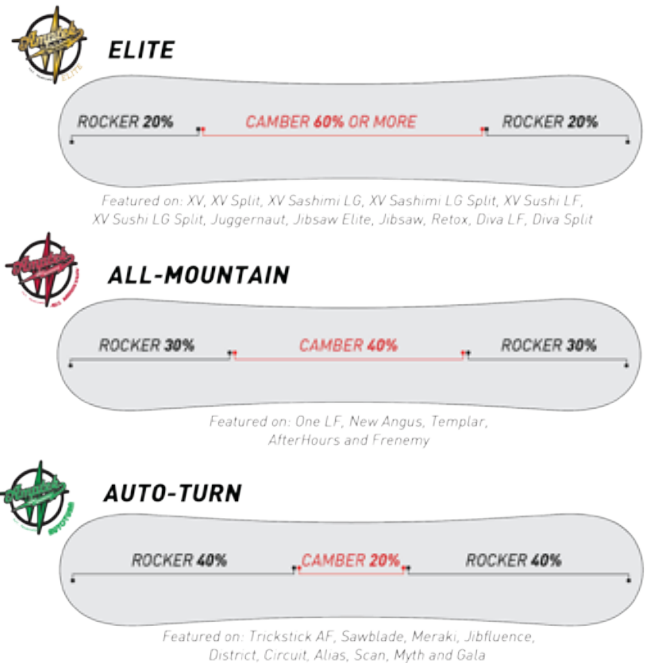

DIMENSIONS L 25.5" X W 16" X H 15"
 600D RIPSTOP W/TARPLIN
 USE: EQUIPMENT BAG WHEELED

SNOWBOARD TECHNOLOGIES

RADCUT - TURN TECHNOLOGY

A traditional sidecut between the inserts fuses with multiple reverse sidecuts toward the tip and tail, providing real time sidecut adjustment to the ride, ie. longer when faster, shorter when slower, and delivering the perfect cut at all times. RadCut is offered in multiple versions, each tailored for individual riding styles. More aggressive sidecut blends deliver quicker, livelier turns while smoother sidecuts offer a more fluid, relaxed ride.

ROLLER - BASE TECHNOLOGY

An industry-first, Rossignol's Roller technology raises the edges off the snow by milling the core of the board. All Roller boards provide no-catch edge control, ridiculous float in powder, reduced swing weight, and grip when you want it, never when you don't.

SERRATED EDGES - EDGE TECHNOLOGY

Snowboarding's premium edge hold technology maximizes edge grip between your feet for increased control and stability in the gnarliest conditions. Rossignol is the only brand to deliver continuous edge grip in multiple versions.

AMPTEK - INTENSITY TECHNOLOGY

Rossignol's three award-winning camber/rocker blends are each tailored to a specific riding style. Rocker at the tip and tail offers increased maneuverability, floatation, and fun. Camber between the inserts guarantees stability and edge grip.