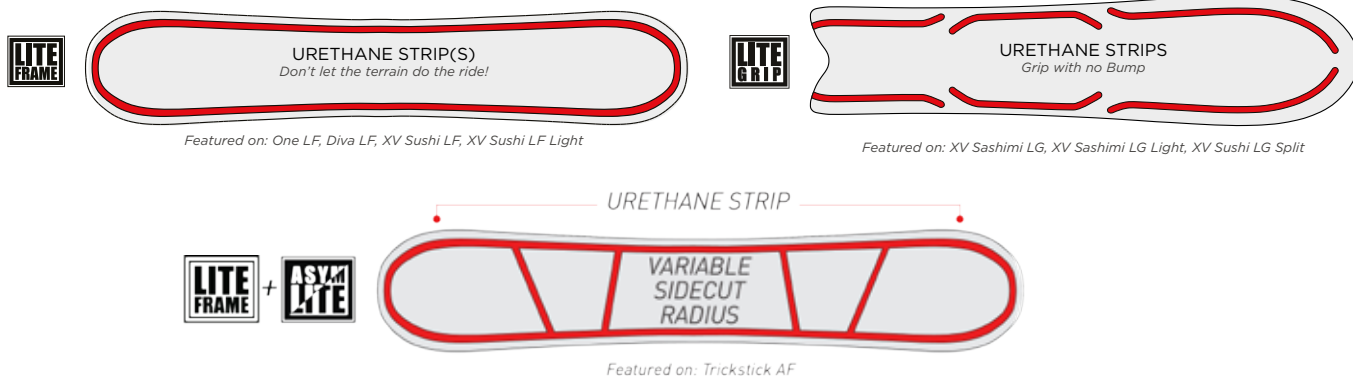

CORE TECHNOLOGY - L.I.T.E. TECH

A stripe of urethane runs through the core of the board, delivering full length edge shock absorption (Frame), enhancing sidecut radius response and edge hold (Grip), improving ride quality and board maneuverability without sacrificing performance. L.I.T.E. Tech core structures are not only another visibly breaking through innovation brought to you by your friends from Rossignol, it is also the most advanced ride control feature you can ask for these days.

CORE PROFILES

We offer nine different wood core profiles. Each is suited to a specific riding style and price point. All are built from sustainably harvested wood, originating from responsibly managed forests.