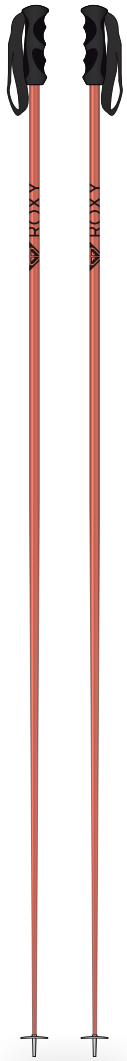

POLES & BINDINGS

SHIMA

SPECIFICATIONS

6061 Aluminium Alloy
Comfort Rubber Grip
Adjustable Strap
Powder Basket (80mm)
Sizes: 105-125cm