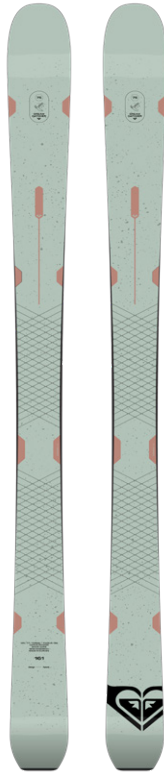

TECHNICAL SPECS (165 CM)

Tip/Waist/Tail
124/85/108 mm
Radius 16 m
Weight 1,695 g per ski
Flex 7

DC 80

SHAPE & CONSTRUCTION

All mountain rocker / Poplar core / Semi cap construction / Noppe topsheet

LENGTH

151 cm, 159 cm, 167 cm

TECHNICAL SPECS (159 CM)

Tip/Waist/Tail
122/80/104 mm
Radius 16 m
Weight 1,610 g per ski
Flex 6

DC 75

SHAPE & CONSTRUCTION

All mountain rocker / Partial wood core / Semi cap construction / Noppe topsheet

LENGTH