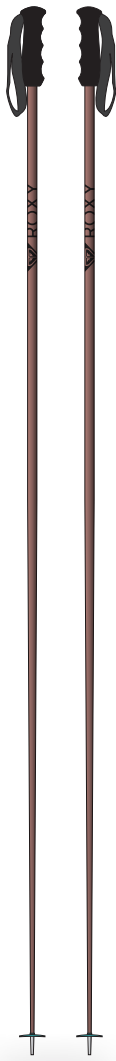

DREAMCATCHER

SPECIFICATIONS

6061 Aluminium Alloy
Rubber Grip
Adjustable Strap
All-Mountain Basket (60mm)
Sizes: 105-125cm