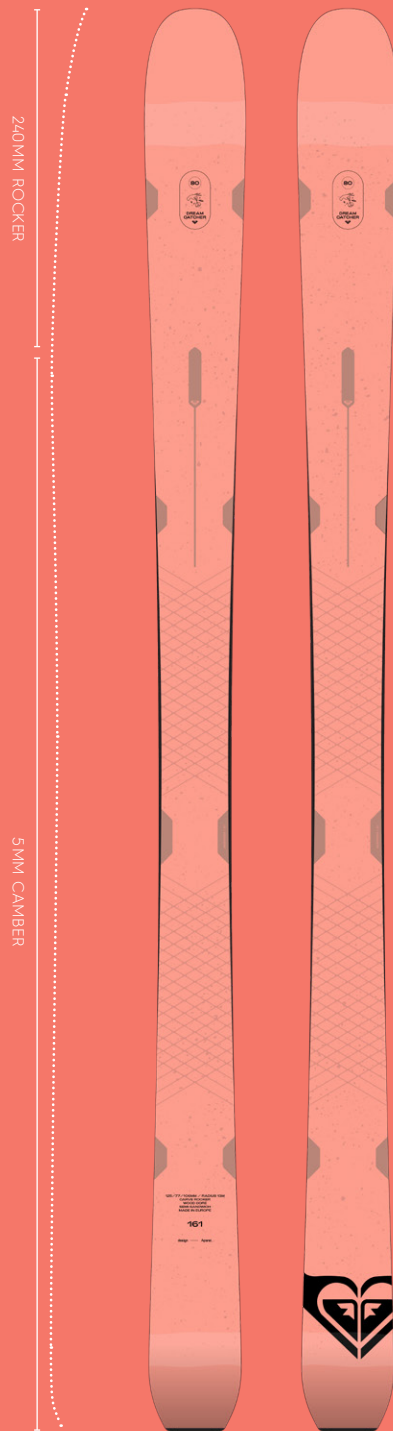

A range of all-mountain skis for all
kinds of fun, revel in new experiences
and turn heads wherever you go.

Dream big – go anywhere.

DREAMCATCHER 85

Ride like the wind

From fresh groomers, to untracked snow, the Dreamcatcher 85 will keep you keen to explore the mountain. Dependable and durable with a lightweight poplar wood core, the 85's construction has a great grip on firm snow and absorbs unwanted bumps and vibrations. The 85's construction has a great grip on firm snow and absorbs unwanted bumps and vibrations. The 85mm waist and All-Mountain Rocker easily handle whatever the mountain dishes up, giving you the ride of your dreams.

TECHNICAL SPECS (165 CM)

Tip/Waist/Tail 124/85/108 mm
Radius 16 m
Weight 1,695 g per ski
Flex 7

TERRAIN

ABILITY

DREAMCATCHER 80

Adventure ready, confidence inspired

Dream big and go further with the Dreamcatcher 80. The 80's all-mountain shape makes progression from the piste to the powder a dream, while the durable construction provides unrivaled control. A lightweight poplar wood core is ideal for arcing turns, while All-Mountain Rocker easily handles mixed snow conditions on every type of terrain. Go ahead, explore the mountain with confidence.

TECHNICAL SPECS (159 CM)

Tip/Waist/Tail 122/80/104 mm
Radius 16 m
Weight 1,610 g per ski
Flex 6

TERRAIN

ABILITY

DREAMCATCHER 75

Your all-mountain best friend

Turn snowy dreams into reality with the Dreamcatcher 75. Perfect for carving lines on fresh pistes and making your first lines in powder, the Dreamcatcher 75's lightweight construction offers a silky smooth and stable ride. All-Mountain Rocker serves up traditional camber and early rise in the tip for easy turns with great grip. Groomers, get ready.