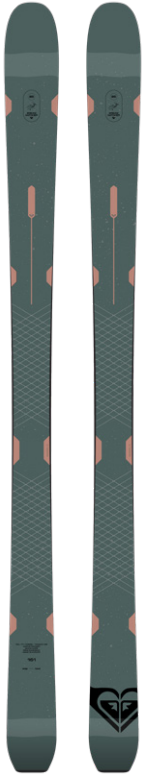

LINEPLAN

DC 85

SHAPE & CONSTRUCTION

All mountain rocker / Poplar core / Semi cap construction / Noppe topsheet

LENGTH

149 cm, 157 cm, 165 cm, 173 cm

TECHNICAL SPECS (165 CM)

Tip/Waist/Tail
124/85/108 mm
Radius 16 m
Weight 1,695 g per ski
Flex 7