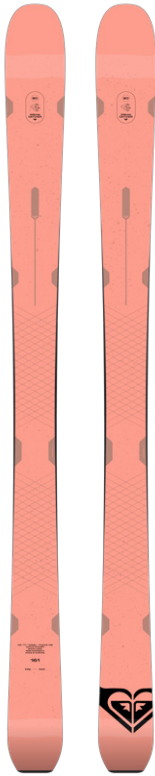

Adult & Junior - Alpine, Grip/Walk
 Adjustment range XS 197-246mm; S 221-304mm

LINEPLAN

DC 85

SHAPE & CONSTRUCTION

All mountain rocker / Poplar core / Semi cap construction / Noppe topsheet

LENGTH

149 cm, 157 cm, 165 cm, 173 cm

TECHNICAL SPECS (165 CM)

Tip/Waist/Tail
124/85/108 mm
Radius 16 m
Weight 1,695 g per ski
Flex 7

DC 80

SHAPE & CONSTRUCTION

All mountain rocker / Poplar core / Semi cap construction / Noppe topsheet

LENGTH

151 cm, 159 cm, 167 cm