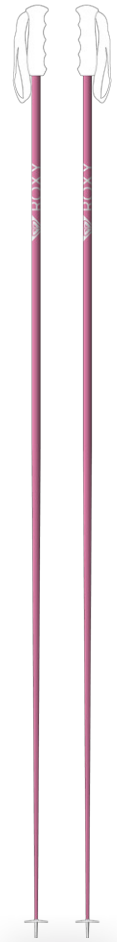

KAYA JR.

SPECIFICATIONS

6061 Aluminium Alloy
Jr. Rubber Grip
Jr. Adjustable Strap
All-Mountain Basket (60mm)
Sizes: 70-100cm