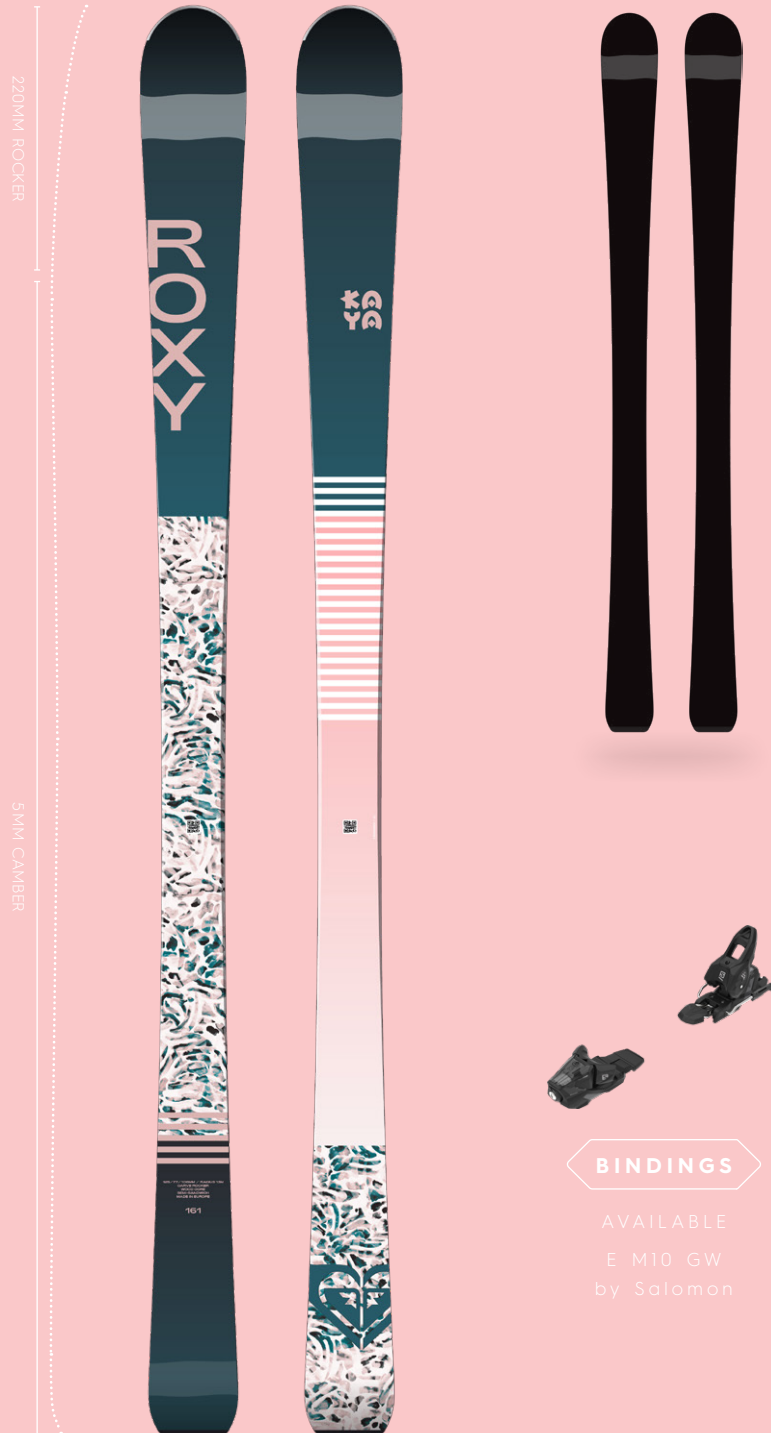

TECHNICAL SPECS (163 CM)

Tip/Waist/Tail 122/75/104 mm
Radius 14 m
Weight 1,800g per ski
Flex 5

TERRAIN

ABILITY

Elevate your skiing with the Kaya Series.

Built for progression and on-piste performance, the Kaya Series offers a confidence-inspiring range of skis for juniors, girls and adults. Precision, stability and ease of use let you connect with the mountain like never before.

Run after run, the Kaya will keep coming back for more.

KAYA 77

Push your limits

If nothing feels better than laying fresh tracks on piste, then the Kaya 77 is the ski for you. Trust in the Kaya 77's stable partial wood core and Carve Rocker for a quick, smooth, and responsive ride. With the easy to maneuver 77mm waist, you will revel in the edge grip and precision of the durable semi-sandwich construction.