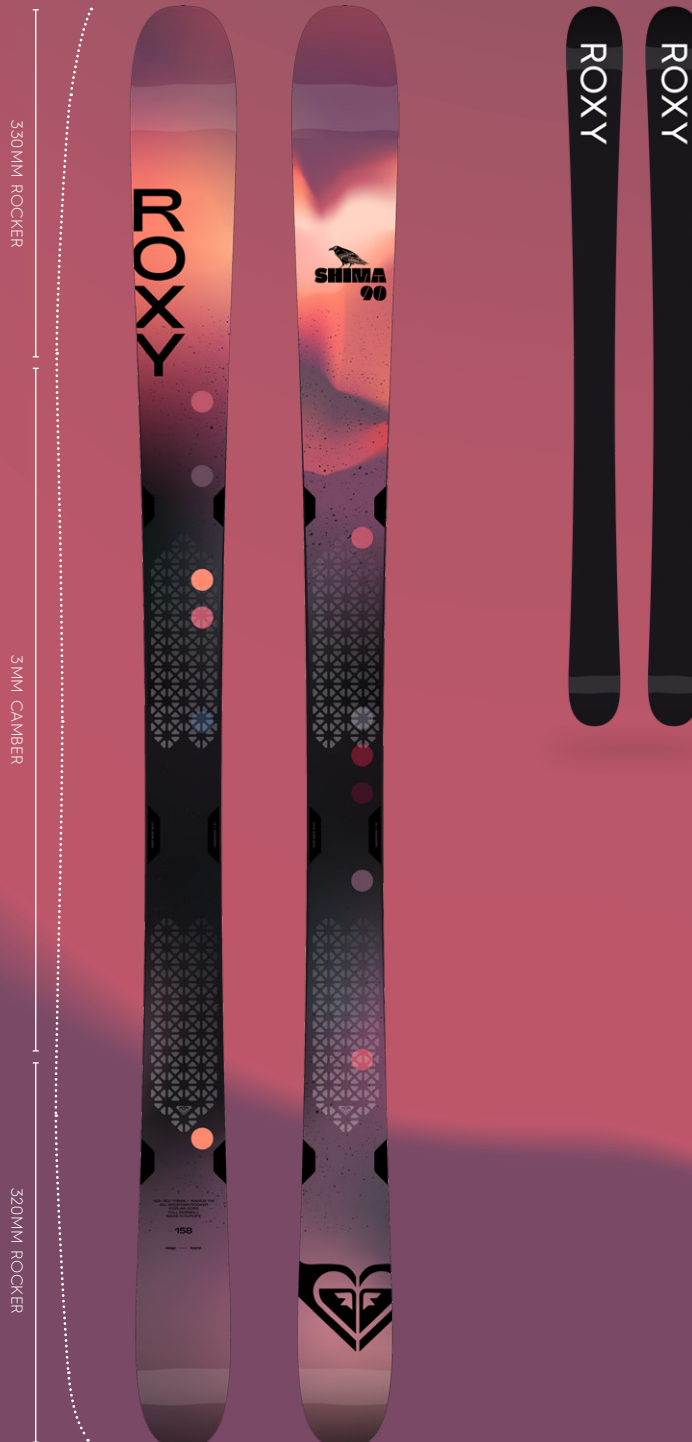

SHAPE & CONSTRUCTION

Freeride rocker / Poplar core / Full sidewall construction / Gloss topsheet

LENGTH

159 cm, 165 cm, 171 cm

TECHNICAL SPECS (165 CM)

Tip/Waist/Tail 127/98/119 mm
Radius 14 m
Weight 1,815 g per ski
Flex 7

TERRAIN

ABILITY

SHIMA 90

All mountain shred, all of the time

From first chair to last, you bring the fun wherever the mountain takes you. The all-mountain Shima 90 is your ski of choice for fresh tracks in the morning and piste-gliding in the afternoon. The poplar wood core is responsive and playful while traditional camber and full sidewall construction mean arcing those beautiful turns is a breeze. The 90mm waist and All-Mountain Rocker float through the pow, leaving you smiling all day long.

SHAPE & CONSTRUCTION

All-mountain rocker / Poplar core / Full sidewall construction / Gloss topsheet

LENGTH

152 cm, 158 cm, 164 cm, 170 cm

TECHNICAL SPECS (164 CM)

Tip/Waist/Tail 120/90/112 mm
Radius 11 m
Weight 1,640g per ski
Flex 7