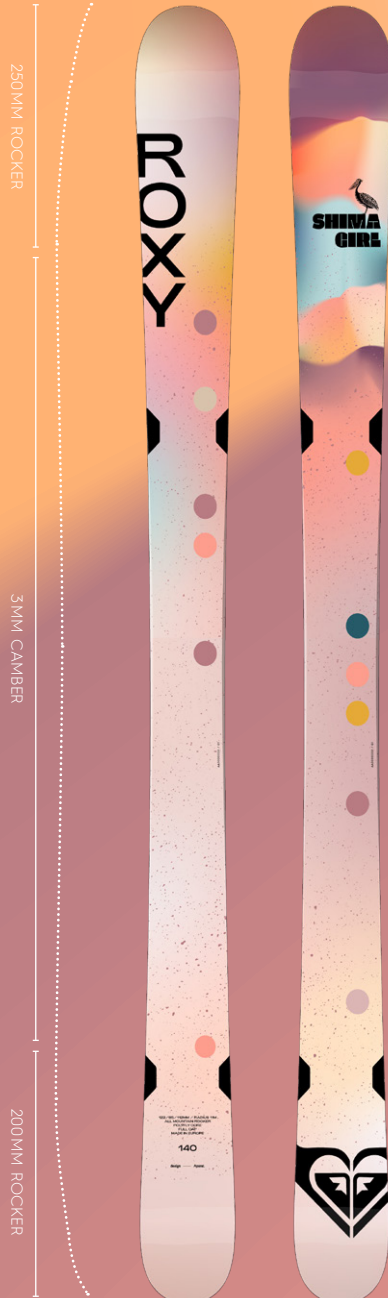

TECHNICAL SPECS (160 CM)

Tip/Waist/Tail 122/85/112 mm
Radius 16 m
Weight 1,790g per ski
Flex 6

TERRAIN

ABILITY

SHIMA GIRL

The future is ripping

Made for the girls of the future, the Shima Girl goes everywhere she does. An all-mountain shape and durable cap construction provides endless fun and progression across the whole mountain. The Shima Girl's Piste Rocker is perfect for learning, with a slight rise in the tip for easier turns and a lighter feel when skiing. The tough yet lightweight Polyfly core is ready for whatever she throws at it, good luck keeping up!