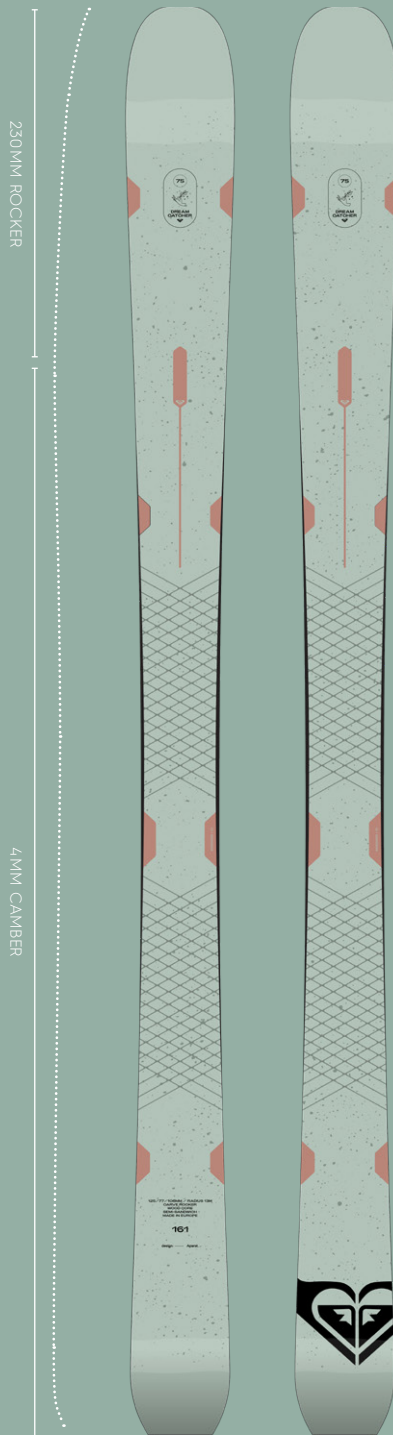

TECHNICAL SPECS (165 CM)

Tip/Waist/Tail 124/85/108 mm
Radius 16 m
Weight 1,695 g per ski
Flex 7

TERRAIN

ABILITY

DREAMCATCHER 80

Adventure ready, confidence inspired

Dream big and go further with the Dreamcatcher 80. The 80's all-mountain shape makes progression from the piste to the powder a dream, while the durable construction provides unrivaled control. A lightweight poplar wood core is ideal for arcing turns, while All-Mountain Rocker easily handles mixed snow conditions on every type of terrain. Go ahead, explore the mountain with confidence.

TECHNICAL SPECS (159 CM)

Tip/Waist/Tail 122/80/104 mm
Radius 16 m
Weight 1,610 g per ski
Flex 6

TERRAIN

ABILITY

DREAMCATCHER 75

Your all-mountain best friend

Turn snowy dreams into reality with the Dreamcatcher 75. Perfect for carving lines on fresh pistes and making your first lines in powder, the Dreamcatcher 75's lightweight construction offers a silky smooth and stable ride. All-Mountain Rocker serves up traditional camber and early rise in the tip for easy turns with great grip. Groomers, get ready.

Run after run, the Kaya will keep coming back for more.

KAYA 77

Push your limits

If nothing feels better than laying fresh tracks on piste, then the Kaya 77 is the ski for you. Trust in the Kaya 77's stable partial wood core and Carve Rocker for a quick, smooth, and responsive ride. With the easy to maneuver 77mm waist, you will revel in the edge grip and precision of the durable semi-sandwich construction.