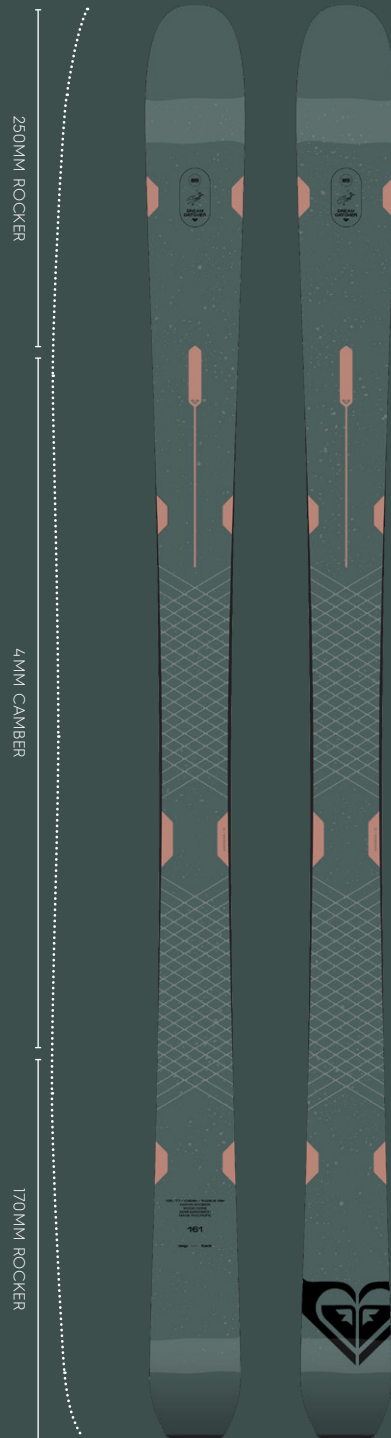

PARK ROCKER

Designed for the stability and playfulness skiers need in the park. With a slight early rise in the tip and tail to allow for butters and confident landings.

CORE

POPLAR

Poplar is a medium-weight, damp, vibration-absorbing softwood. Used as a ski core, Poplar feels light and fun while always remaining dependable and durable.

POPLAR/BEECH

Poplar is a softwood that saves weight and has absorbent qualities that increase the ski's dampness, while beech is a hardwood that provides strength and pop, for a playful, responsive ski.

FREERIDE ROCKER

The most pronounced rocker we have in tip and tail, combined with camber underfoot for awesome flotation in deep powder.

DREAM CATCHER

When your dreams of bluebird skies,
glistening slopes, and laughter-filled
chairlifts become reality,
the Dreamcatcher Series is at your side.

A range of all-mountain skis for all
kinds of fun, revel in new experiences
and turn heads wherever you go.

Dream big – go anywhere.

DREAMCATCHER 85

Ride like the wind

From fresh groomers, to untracked snow, the Dreamcatcher 85 will keep you keen to explore the mountain. Dependable and durable with a lightweight poplar wood core, the 85's construction has a great grip on firm snow and absorbs unwanted bumps and vibrations. The 85's construction has a great grip on firm snow and absorbs unwanted bumps and vibrations. The 85mm waist and All-Mountain Rocker easily handle whatever the mountain dishes up, giving you the ride of your dreams.