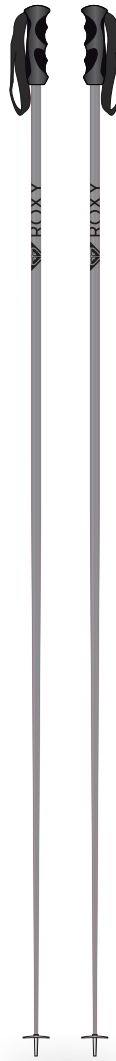

KAYA

SPECIFICATIONS

6061 Aluminium Alloy
Rubber Grip
Adjustable Strap
All-Mountain Basket (60mm)
Sizes: 105-125cm