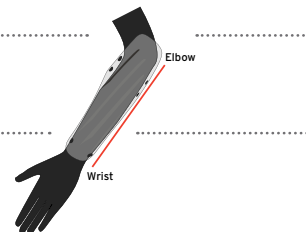

SKI RACE PROTECTION SIZE GUIDE

ARM GUARDS SIZE GUIDE

	S		M / STD		L / XTD	
	EU/cm	US/in	EU/cm	US/in	EU/cm	US/in
WRIST TO ELBOW LENGTH	25	9.8"	27,5	10.8"	30,5	12"