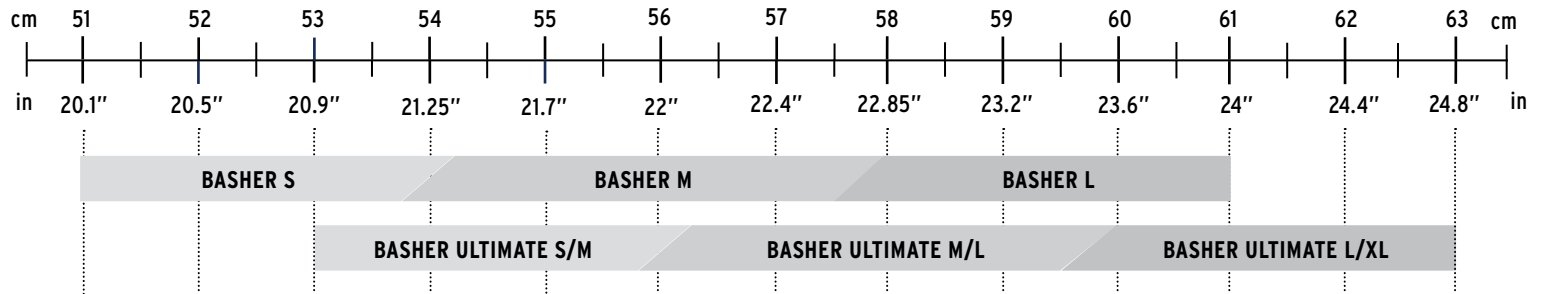

FIS HELMETS PURCHASE & SIZE GUIDE

		BASHER ULTIMATE	BASHER
CONSTRUCTION	HYBRID		
	IN-MOLD		
	HARD-SHELL	✓	✓
MAIN FEATURES	ROTATIONAL ENERGY SYSTEM™	✓	✓
	CASIDION NANOTECH SHIELDING™	✓	
	FIS STICKER	✓	✓
	XT2® FABRIC	✓	
	CUSTOM FIT KIT	✓	✓
	SLALOM CHIN GUARD COMPATIBLE	✓	✓
	SUGGESTED USE	Race	Race

Use a tape measure to find your head circumference. You should measure from the middle of the forehead above the ears to the back of the head.

We continuously adjust our size charts based on the feedback we receive from the market. For the latest size information on all of our products please visit shredoptics.com