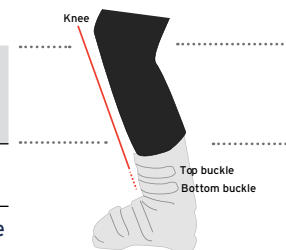

SHIN GUARDS SIZE GUIDE

	S		M / STD		L / XTD		PRO*	
	EU/cm	US/in	EU/cm	US/in	EU/cm	US/in	EU/cm	US/in
KNEE TO TOP BUCKLE LENGTH	31	12.25"	38	15"	42	16.5"	43	17"

* choose PRO to cover up to the bottom buckle