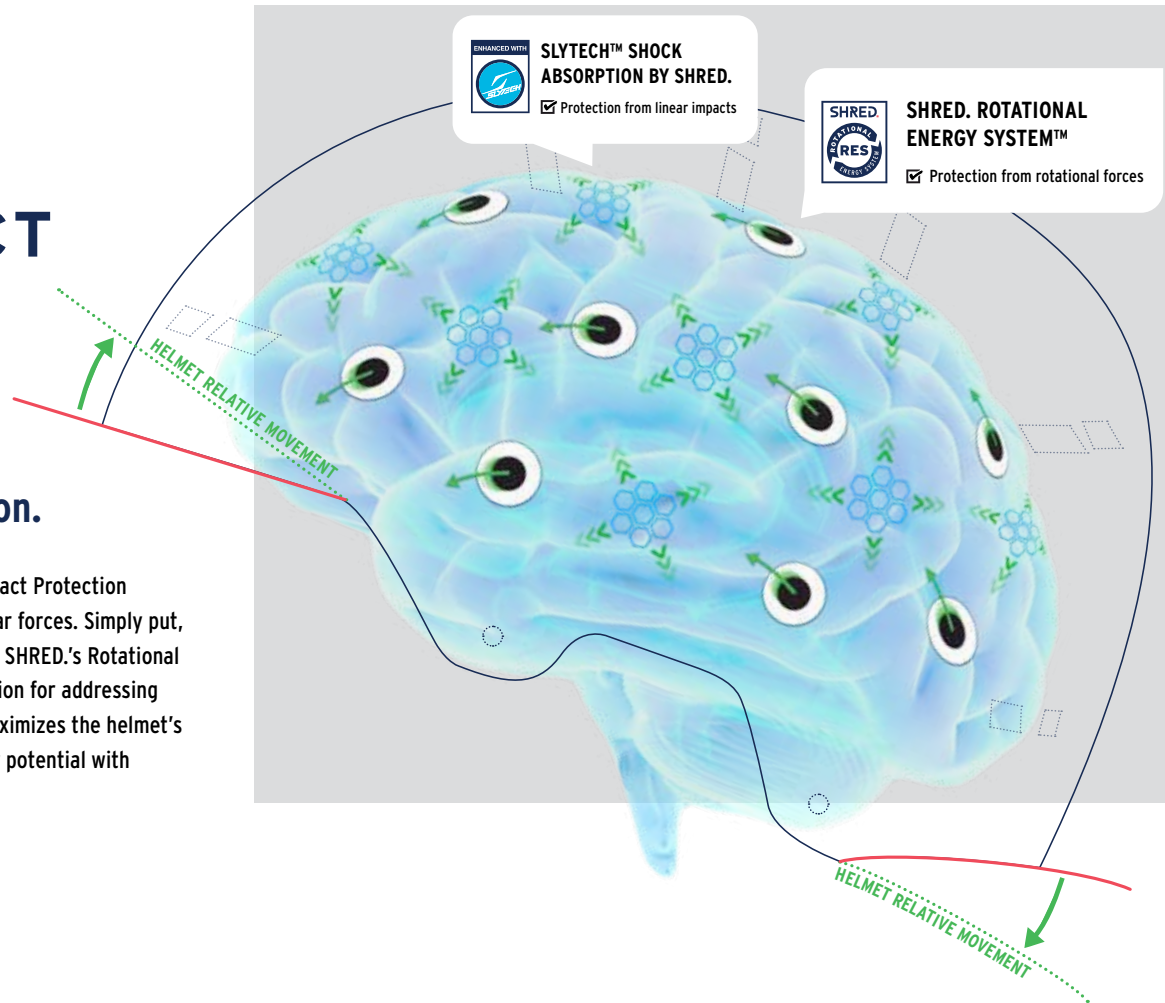

BASHER

(1) hard shell | (2) hard-ear
 (3) S: 51-54 cm | M: 54-57.5 cm | L: 58-61 cm

(4) SNUG REGULAR ROOMY

HELMET TECHNOLOGY

SMART IMPACT PROTECTION

Powered by SHRED's Rotational Energy System™ and Slytech™ Shock Absorption.

To boost your confidence and fun, SHRED's Smart Impact Protection System™ effectively combats both rotational and linear forces. Simply put, this reduces harmful forces transmitted to your brain. SHRED's Rotational Energy System™ offers the lightest and thinnest solution for addressing rotational forces while Slytech™ Shock Absorption maximizes the helmet's ability to dissipate linear impact energy. Unleash your potential with SHRED's Smart Impact Protection System.™