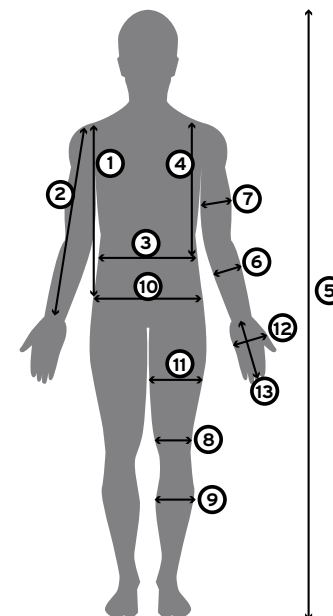

SKI RACE PROTECTION SIZE GUIDE

PROTECTIVE JACKETS SIZE GUIDE

		XXS		XS		S		M		L		XL	
		EU/cm	US/in	EU/cm	US/in	EU/cm	US/in	EU/cm	US/in	EU/cm	US/in	EU/cm	US/in
BODY LENGTH	①	48-51	19"-20"	51-53	20"-21"	53-56	21"-22"	56-58	22"-23"	58-61	23"-24"	61-64	24"-25"
ARM LENGTH	②	65-67	25.5"-26.5"	67-70	26.5"-27.5"	70-72	27.5"-28"	72-75	28"-29.5"	75-77	29.5"-30.5"	77-80	30.5"-31.5"
WAIST CIRCUMFERENCE	③	66-71	26"-28"	71-76	28"-30"	76-81	30"-32"	81-86	32"-34"	86-92	34"-36"	92-97	36"-38"

ELBOW PADS SIZE GUIDE

		S		M		L	
		EU/cm	US/in	EU/cm	US/in	EU/cm	US/in
BICEPS CIRCUMFERENCE	⑦	23-26	9"-10"	26-29	10"-11.5"	29-32	11.5"-12.5"
FOREARM CIRCUMFERENCE	⑥	20-24	8"-9.5"	24-28	9.5"-11"	28-31	11"-12"

KNEE PADS SIZE GUIDE

		XS		S		M		L	
		EU/cm	US/in	EU/cm	US/in	EU/cm	US/in	EU/cm	US/in
10CM ABOVE KNEE CAP CIRCUMFERENCE	⑧	36-39	14.2"-15.5"	39-42	15.5"-16.5"	42-45	16.5"-17.5"	45-48	17.5"-19"
Calf Circumference	⑨	29-32	11.4"-12.5"	32-35	12.5"-14"	35-38	14"-15"	38-41	15"-16"

- BODY LENGTH (1)
- ARM LENGTH (2)
- WAIST CIRCUMFERENCE (3)
- WAIST-TO-SHOULDER [W-S] LENGTH (4)
- APPROXIMATE BODY HEIGHT (5)
- FOREARM CIRCUMFERENCE (6)
- BICEPS CIRCUMFERENCE (7)
- ABOVE KNEE CAP CIRCUMFERENCE(8)
- CALF CIRCUMFERENCE (9)
- HIP CIRCUMFERENCE (10)
- LEG CIRCUMFERENCE (11)
- HAND CIRCUMFERENCE (12)
- HAND LENGTH (13)