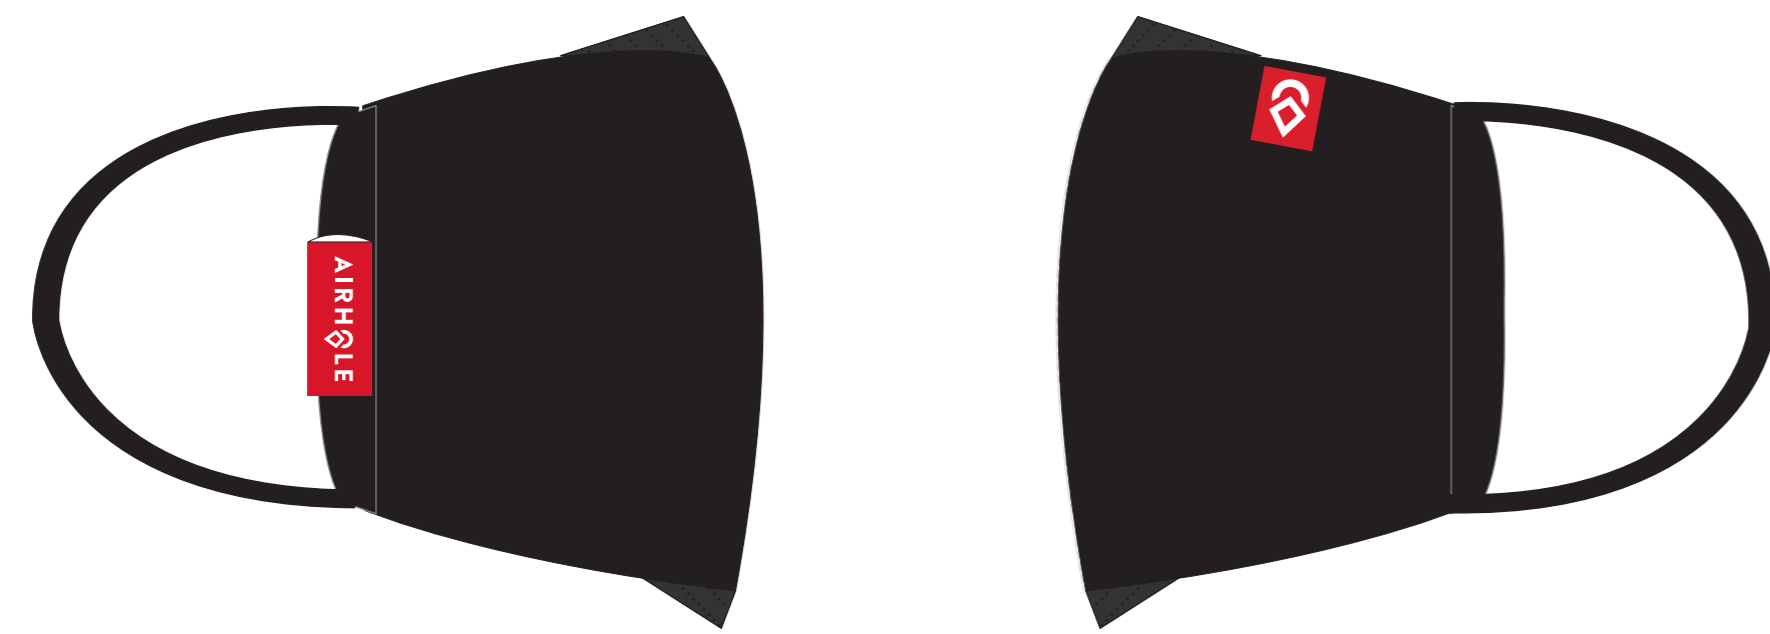

Daily Mask Program

ADVANCED Mask

SKU: AHAM-BLK

NAME: Airhole Advanced Mask

COLOUR: Black

SOLD IN PACKS OF 5

MASK DIMENSIONS: Length 7" (18cm) x 3.5" (9cm)

Outer

Middle Layer

Profile

Inner

ADVANCED - 5 Pack