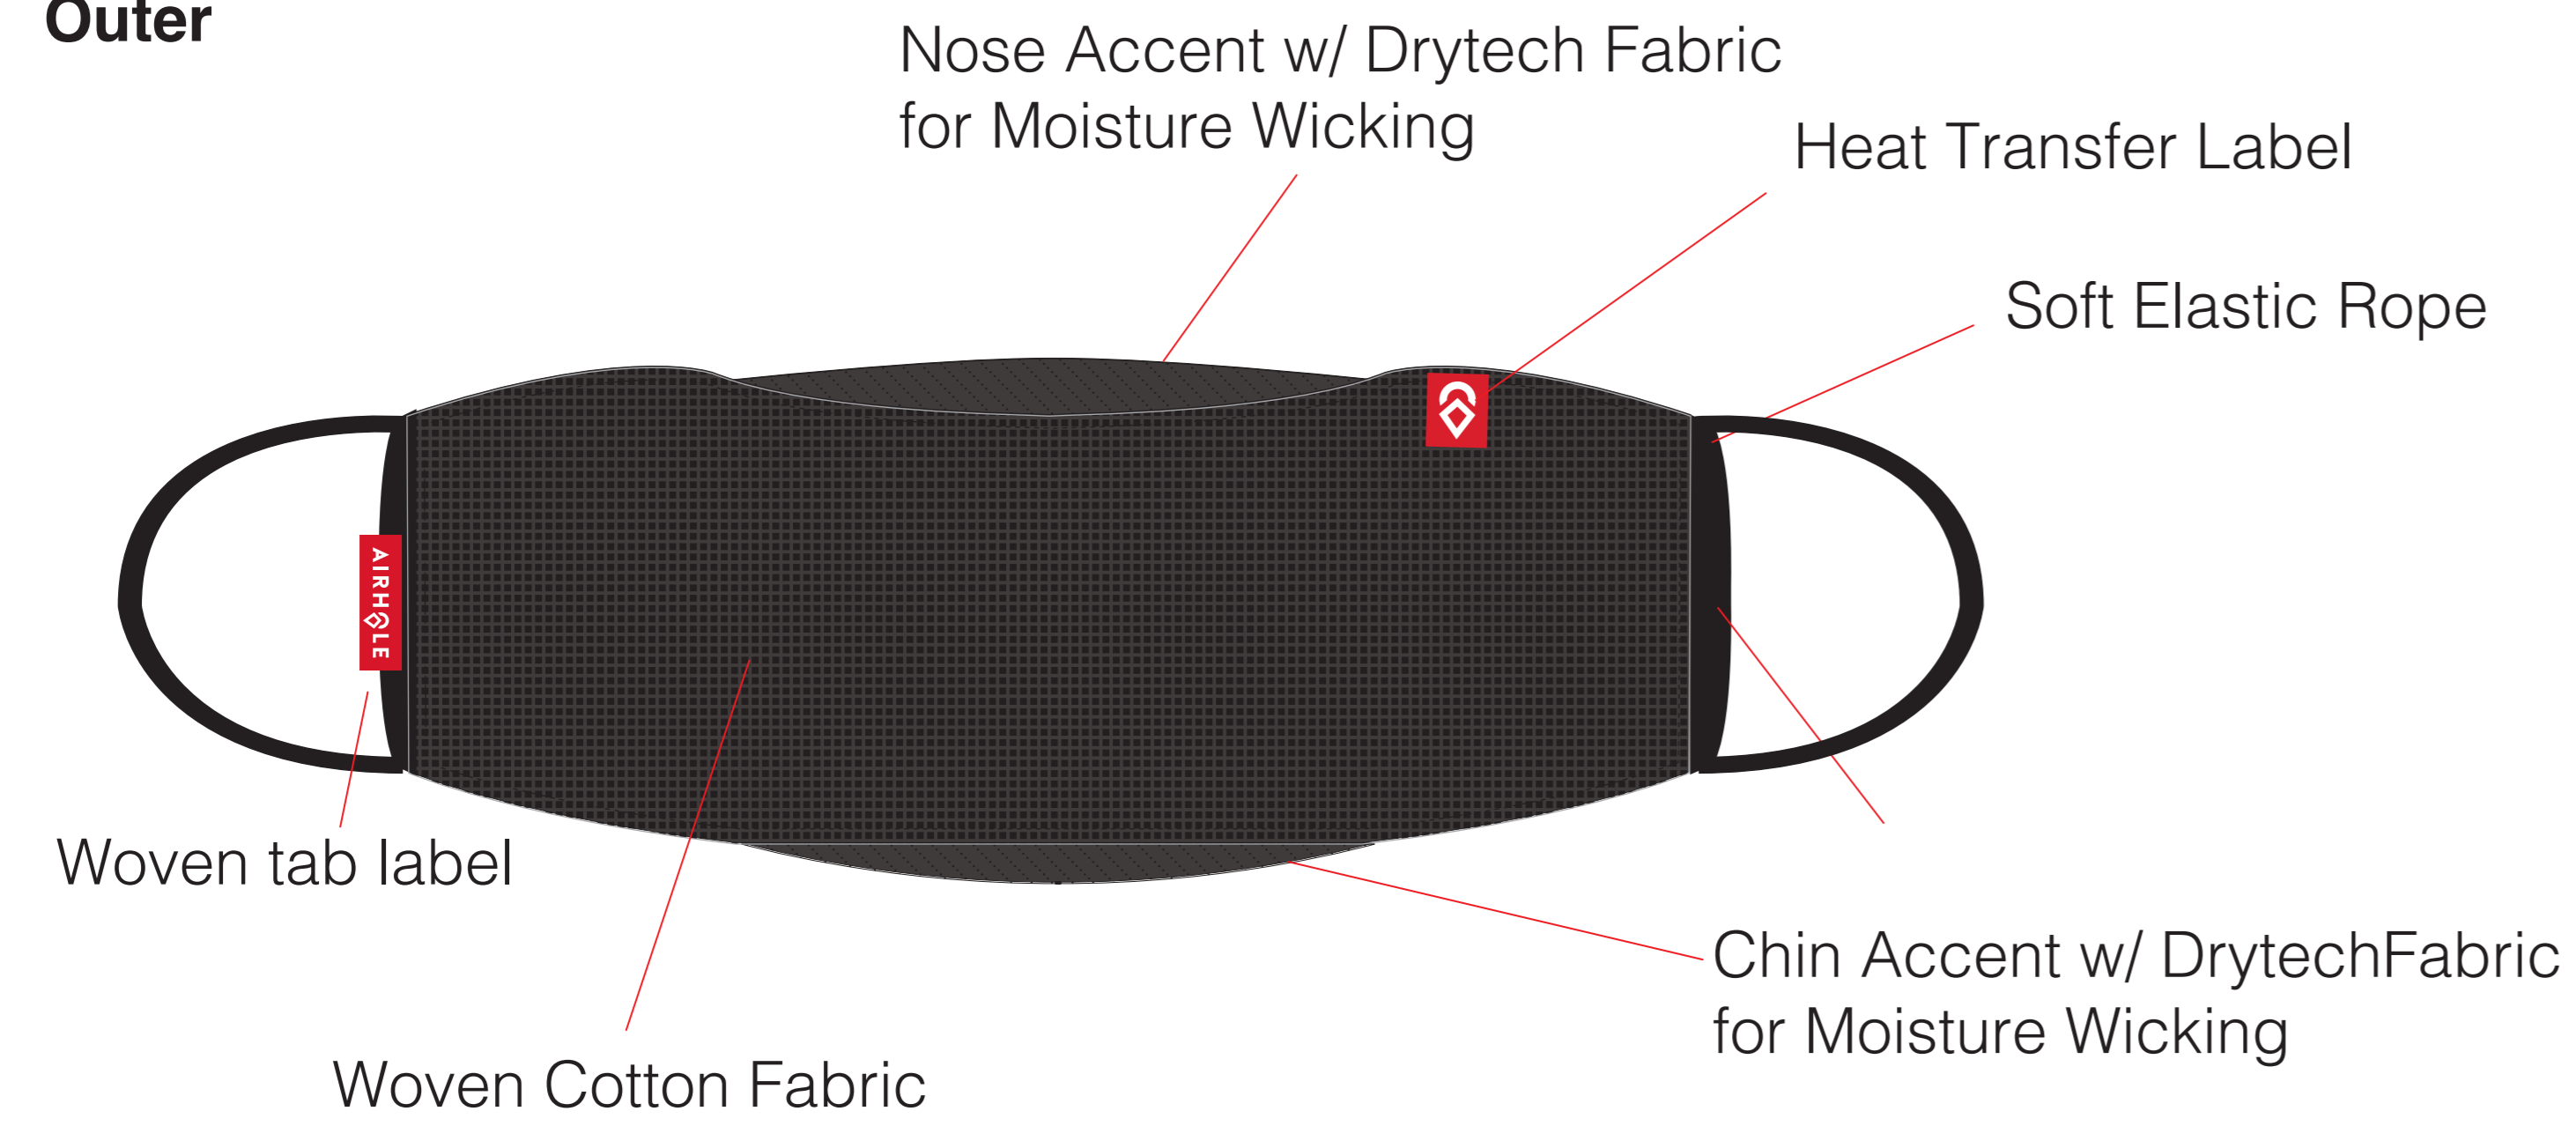

Daily Mask Program

ADVANCED Mask

SKU: AHAM-BLK

NAME: Airhole Advanced Mask

COLOUR: Black

SOLD IN PACKS OF 5

MASK DIMENSIONS: Length 7" (18cm) x 3.5" (9cm)

Outer