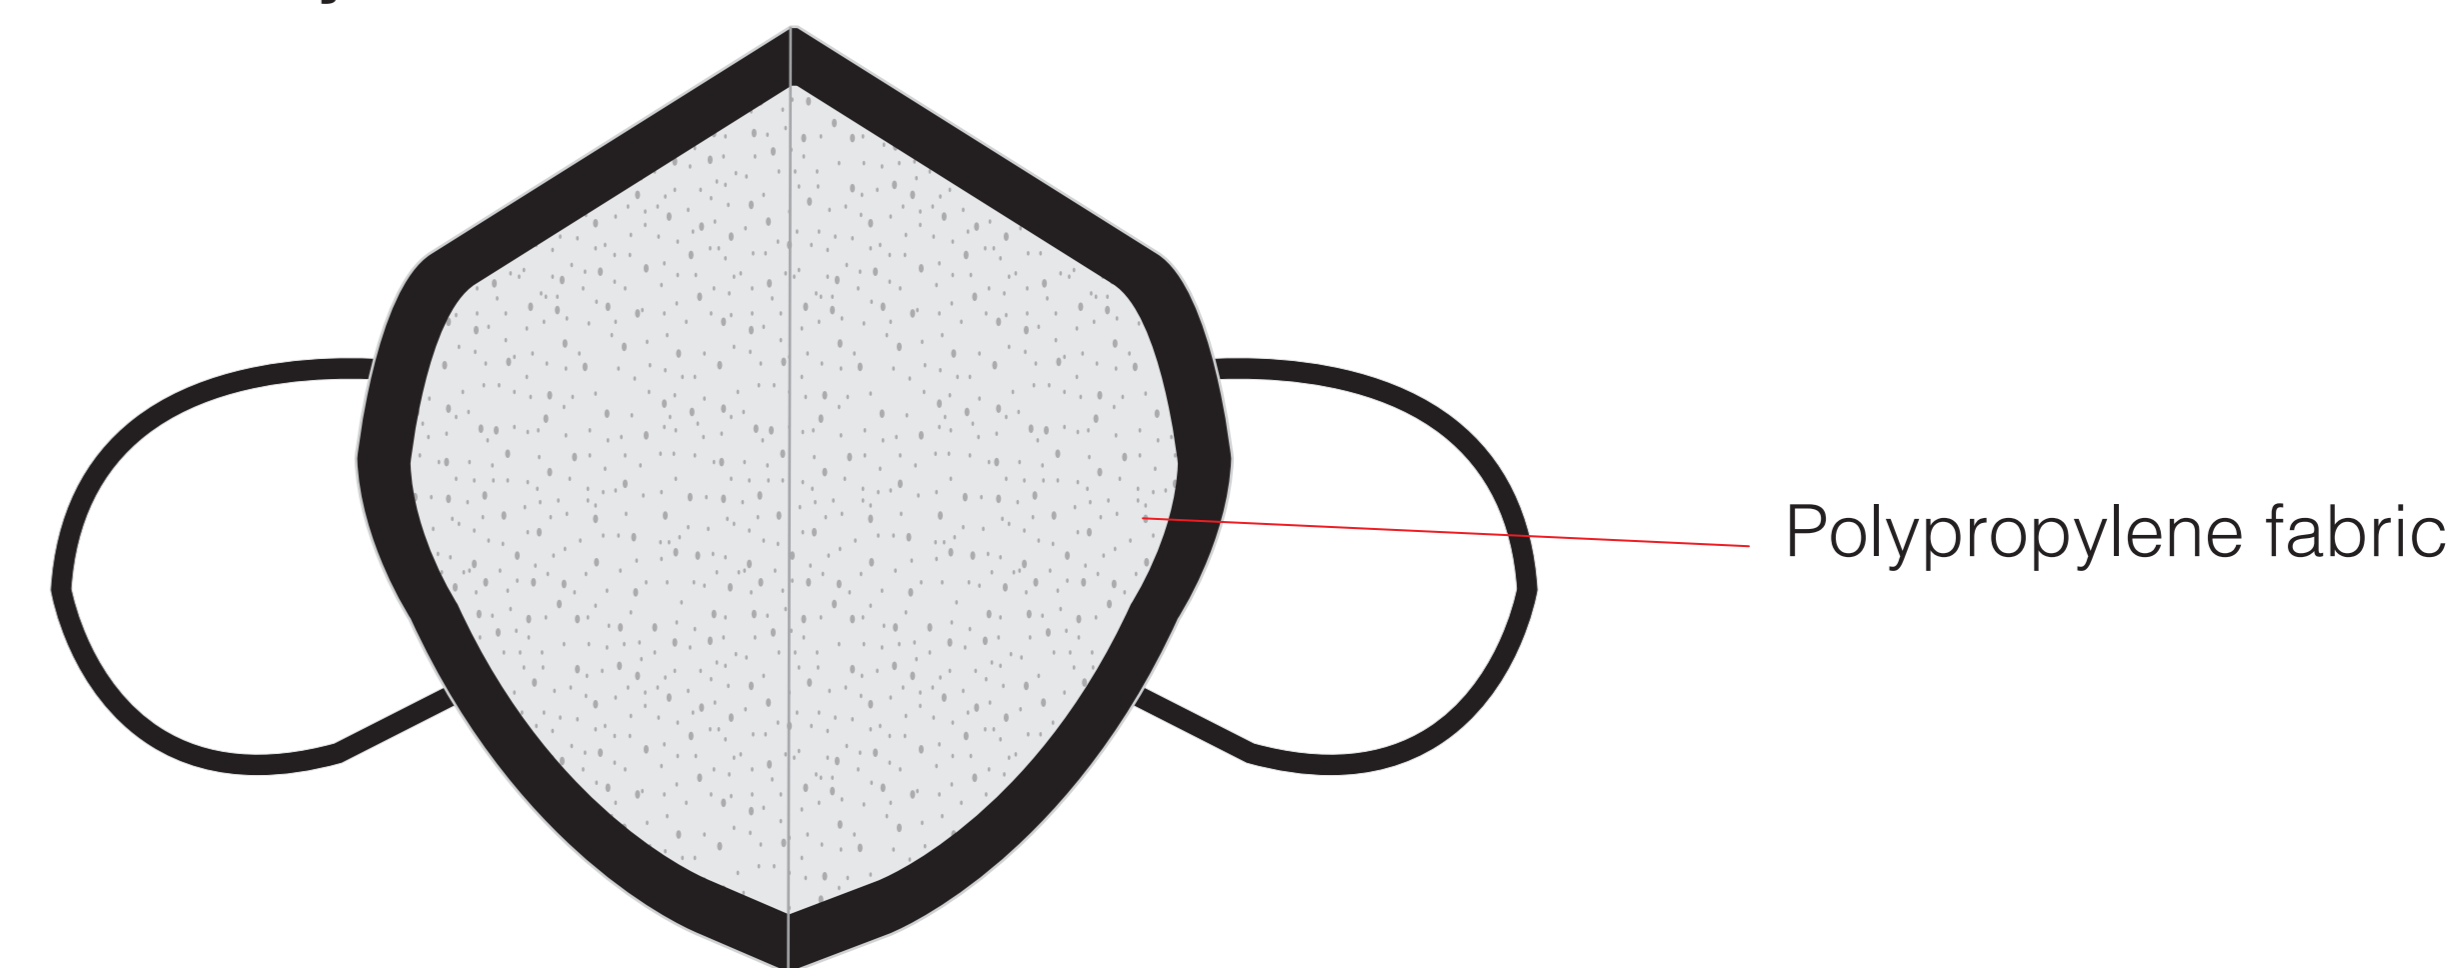

Inner Layer