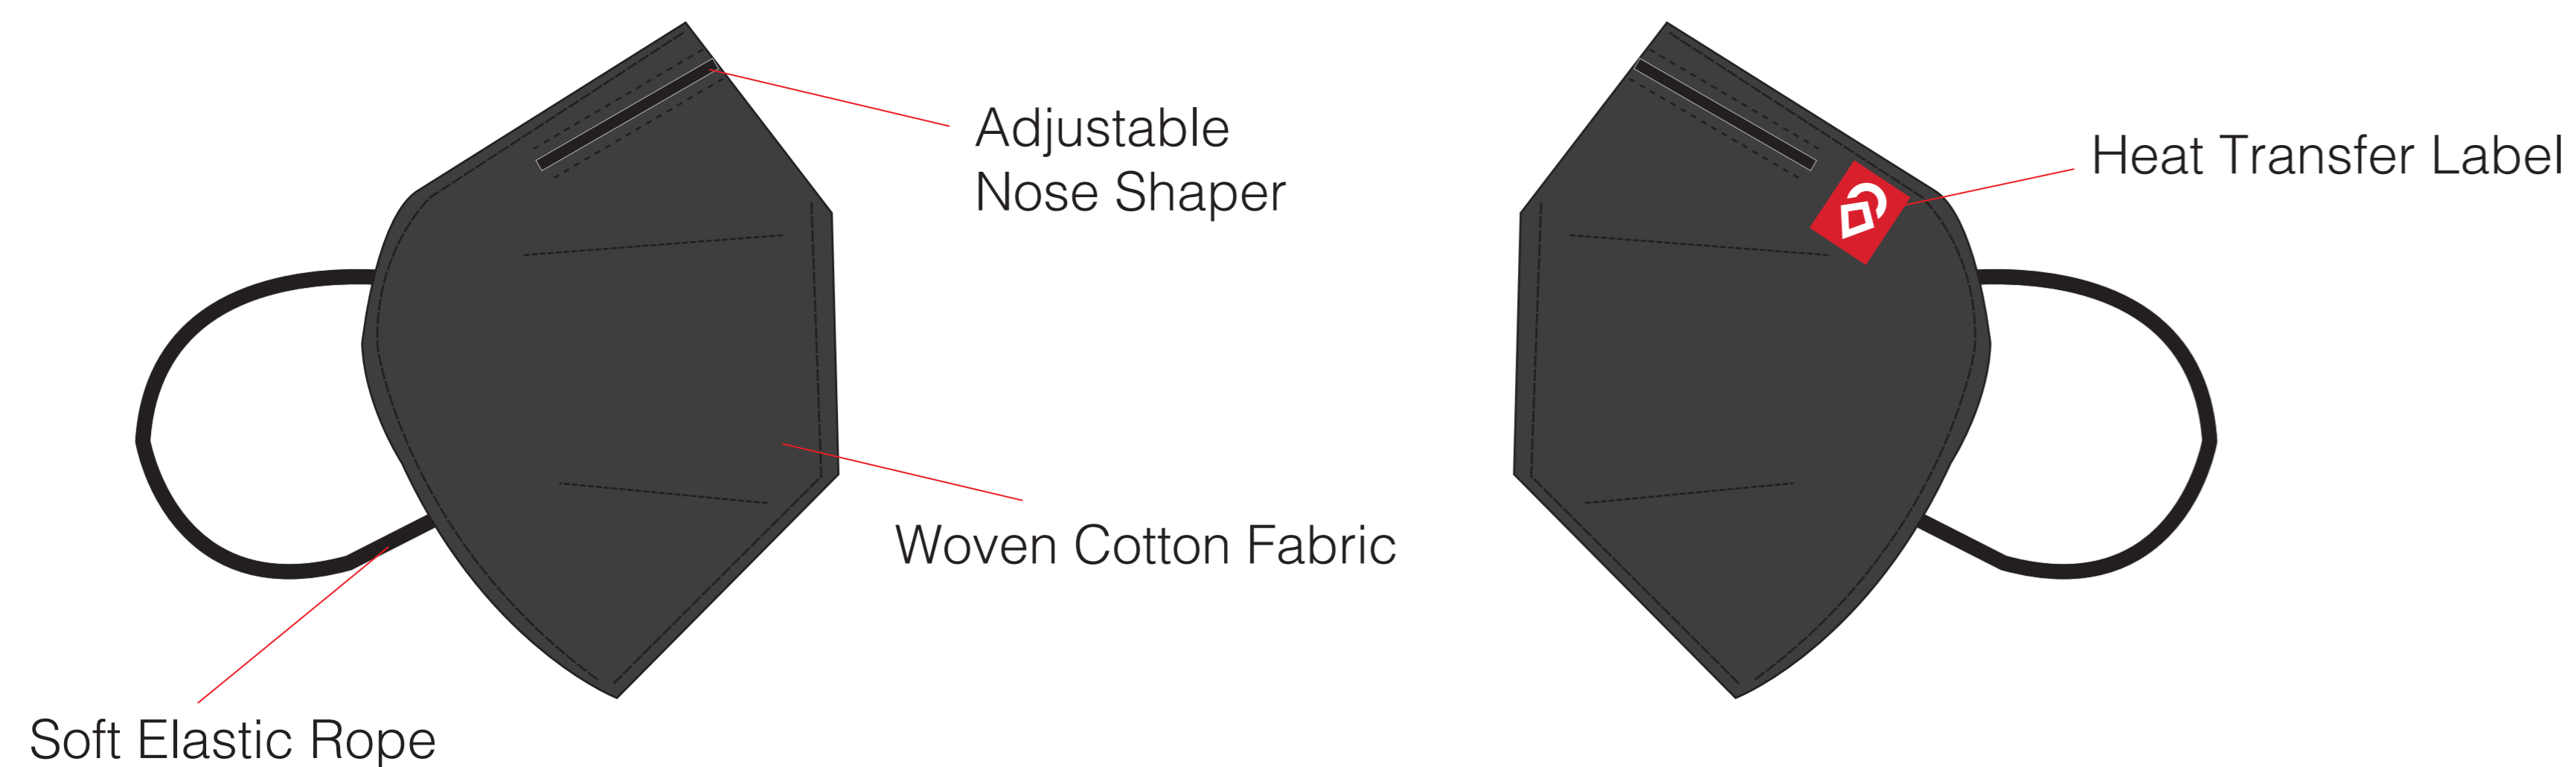

## ERGONOMIC Mask

SKU: AHEM-BLK

NAME: Airhole Ergonomic Mask

COLOUR: Black

SOLD IN PACKS OF 5

MASK DIMENSIONS: Length 6.5" (17cm) x 5.5" (14cm)

### Front of Mask