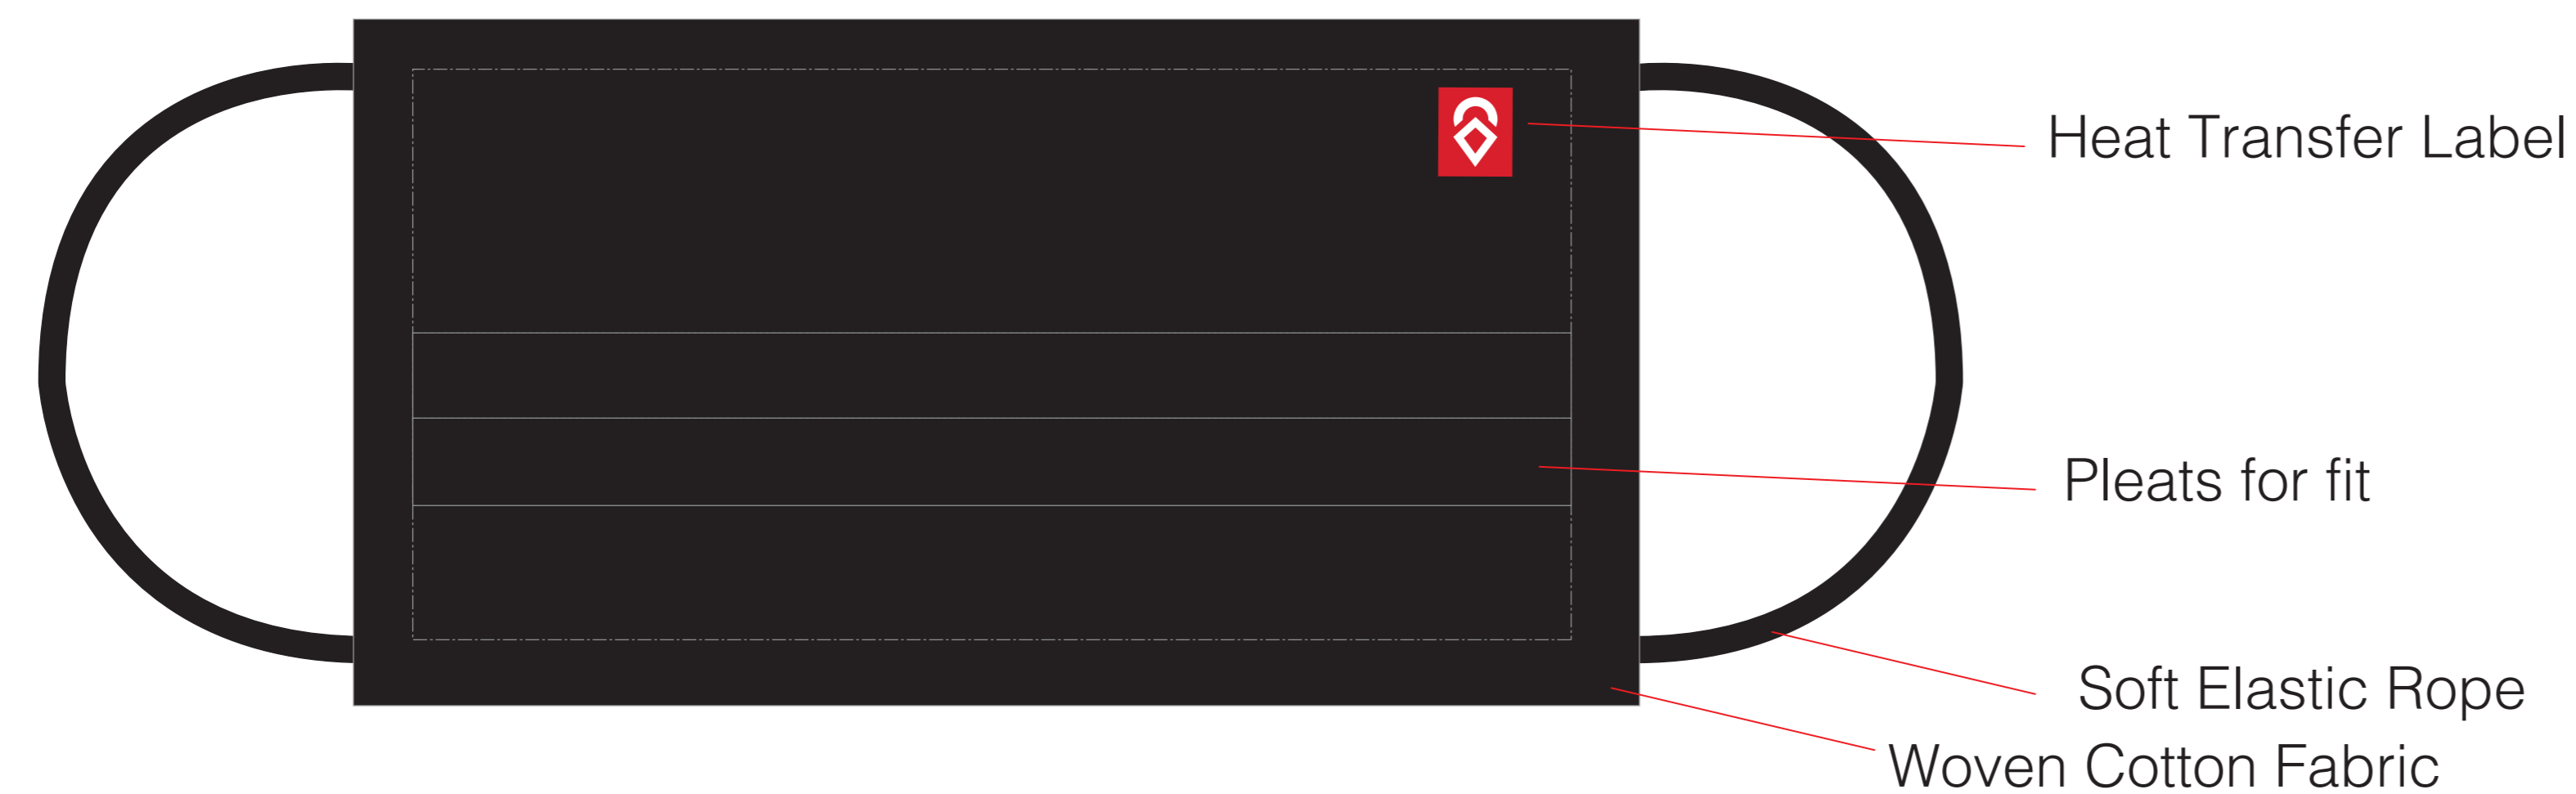

## BASIC Mask

SKU: AHBM-BLK

NAME: Airhole Basic Mask

COLOUR: Black

MASK DIMENSIONS: Length 9" (23cm) x 4.25" (11cm)

### Front of Mask