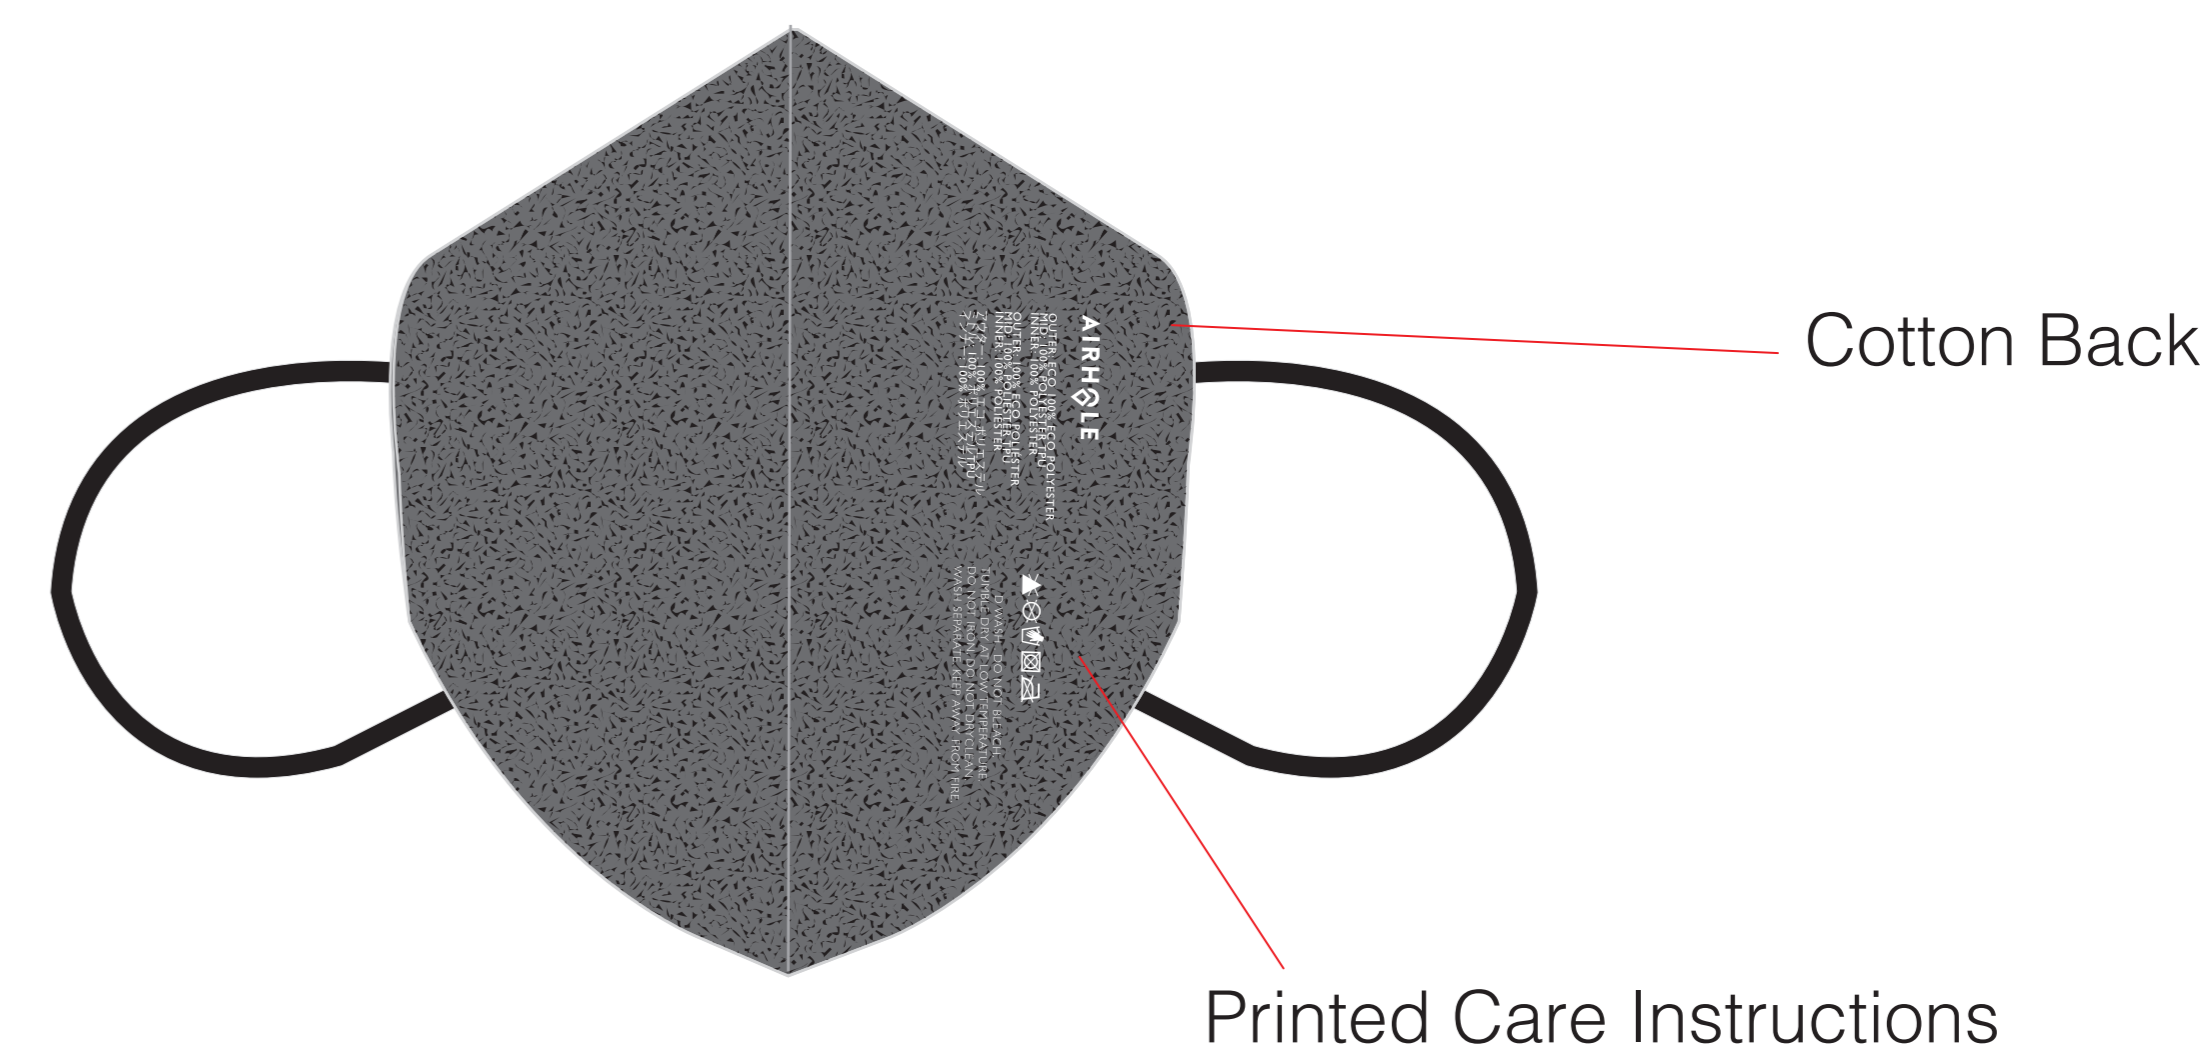

Back of Mask