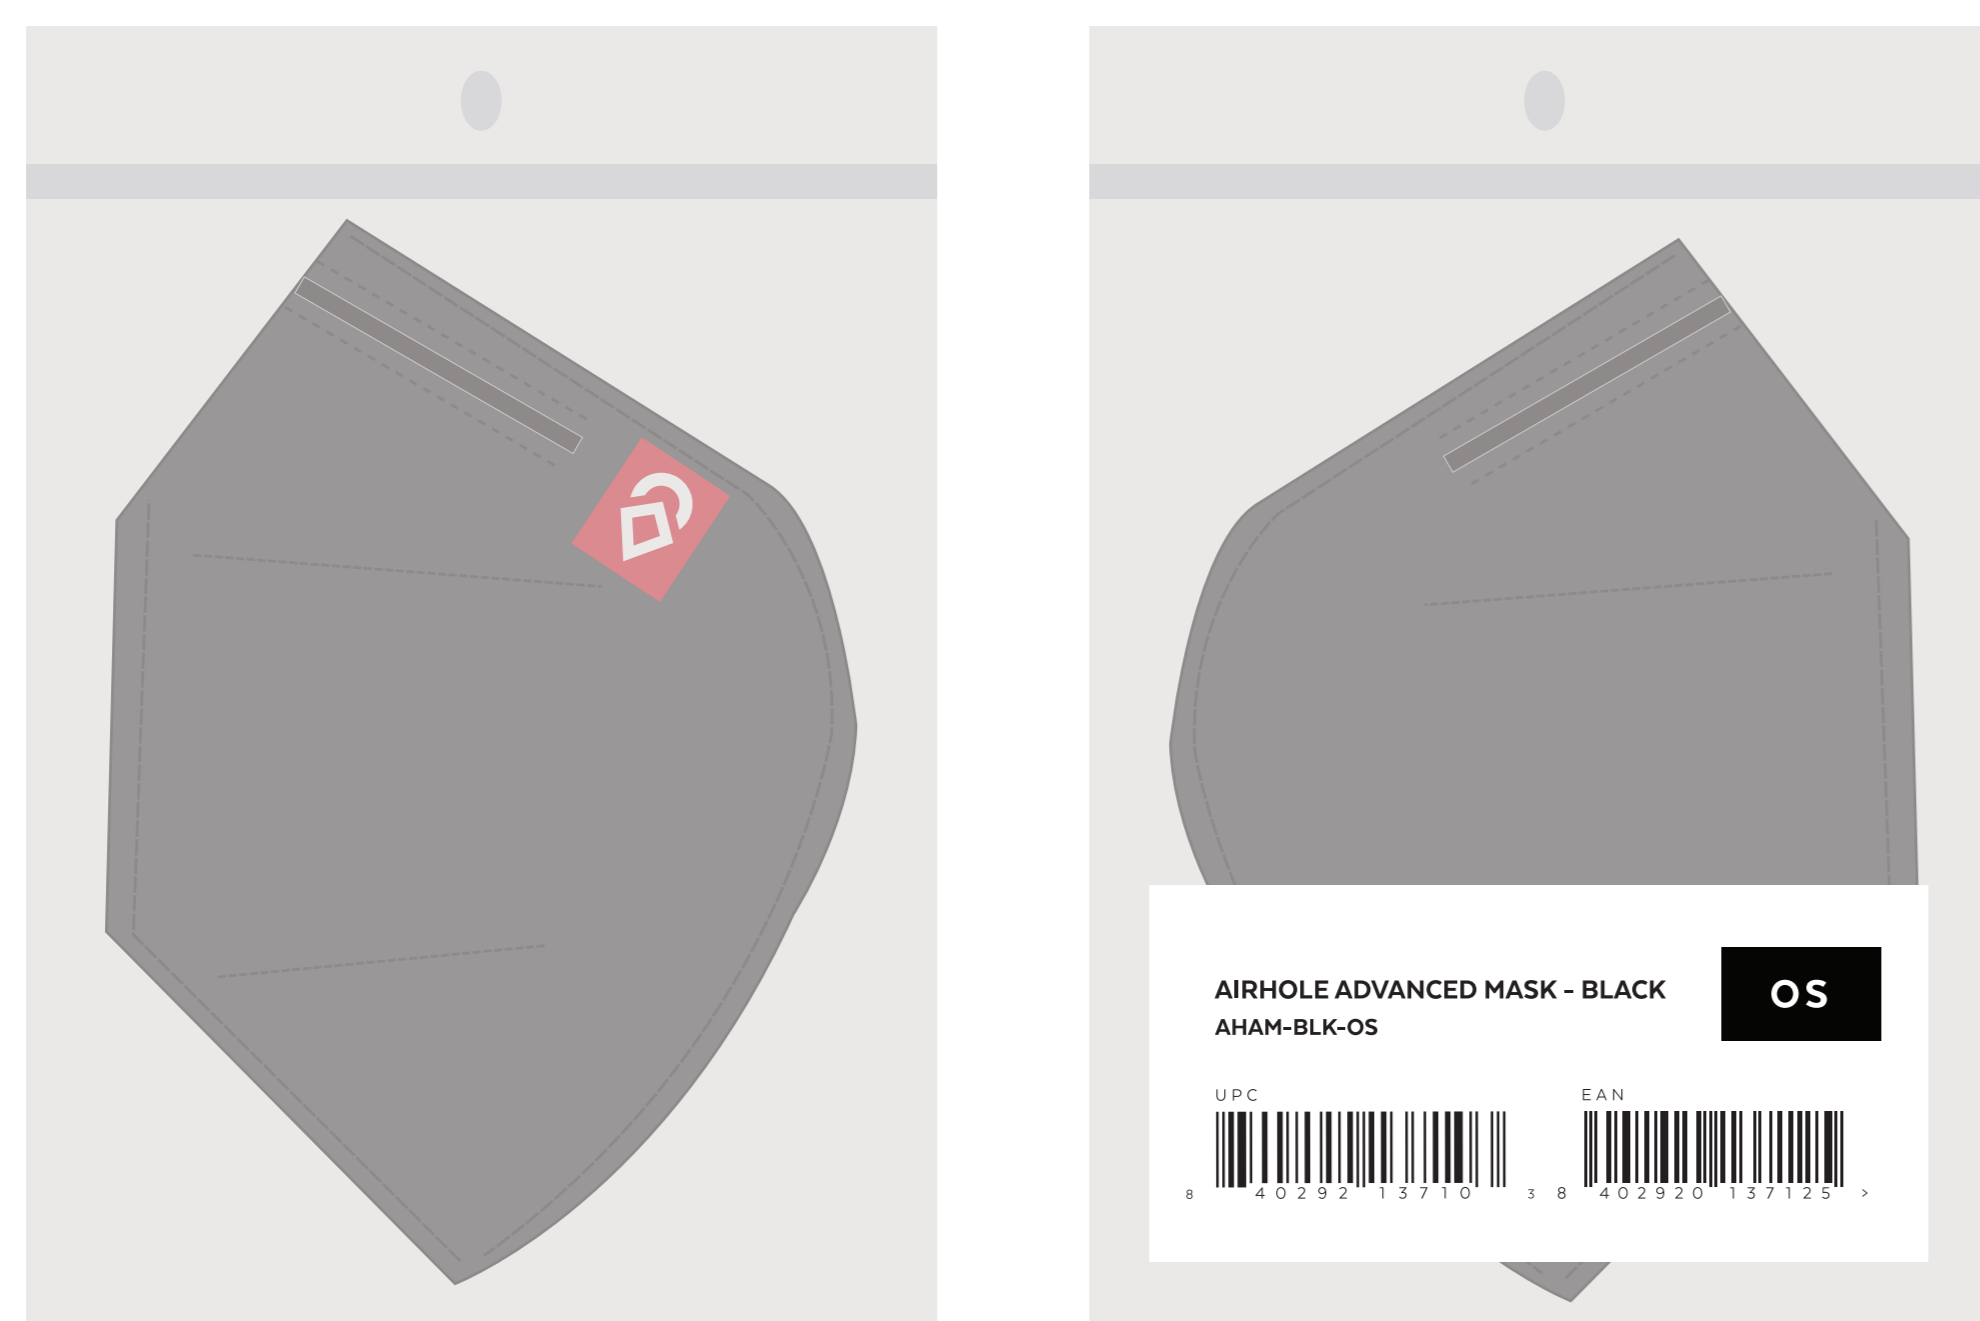

ERGO - 5 Pack