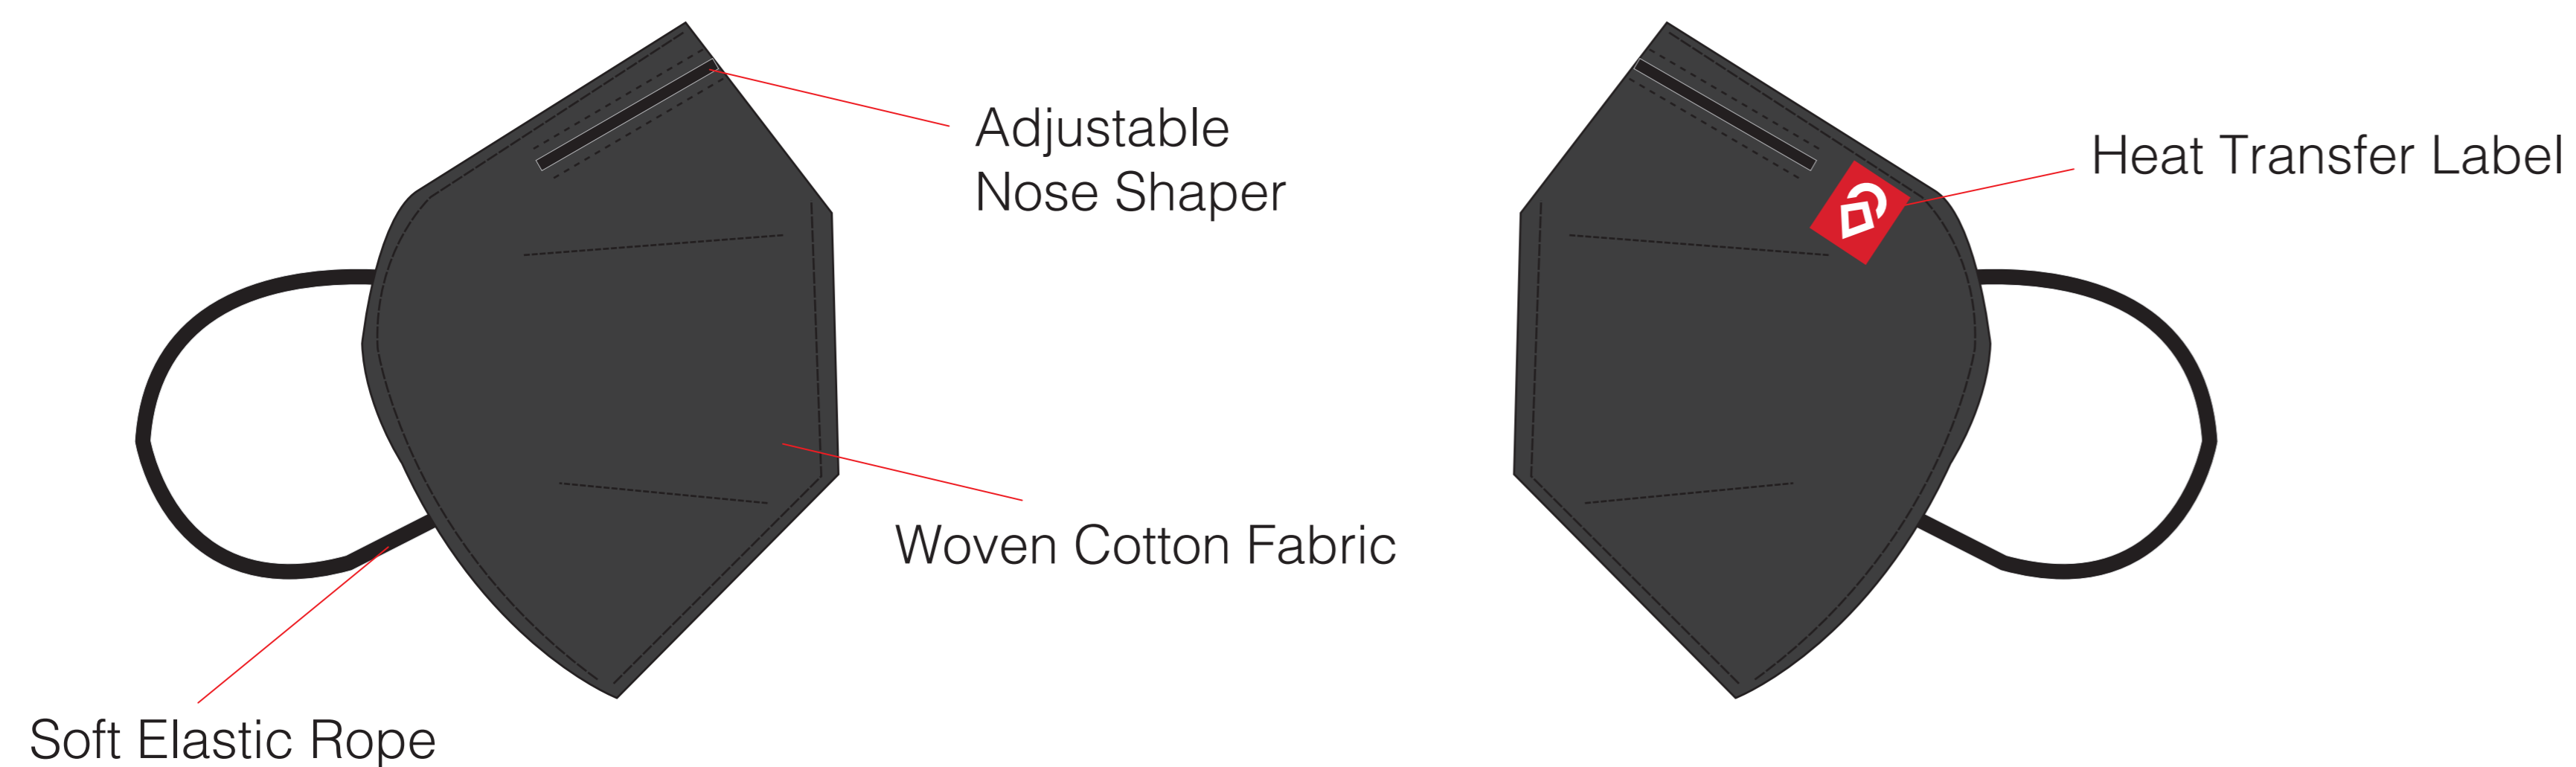

Daily Mask Program

ERGONOMIC Mask

SKU: AHAM-BLK

NAME: Airhole Ergonomic Mask

COLOUR: Black

SOLD IN PACKS OF 5

MASK DIMENSIONS: Length 6.5" (17cm) x 5.5" (14cm)

Front of Mask