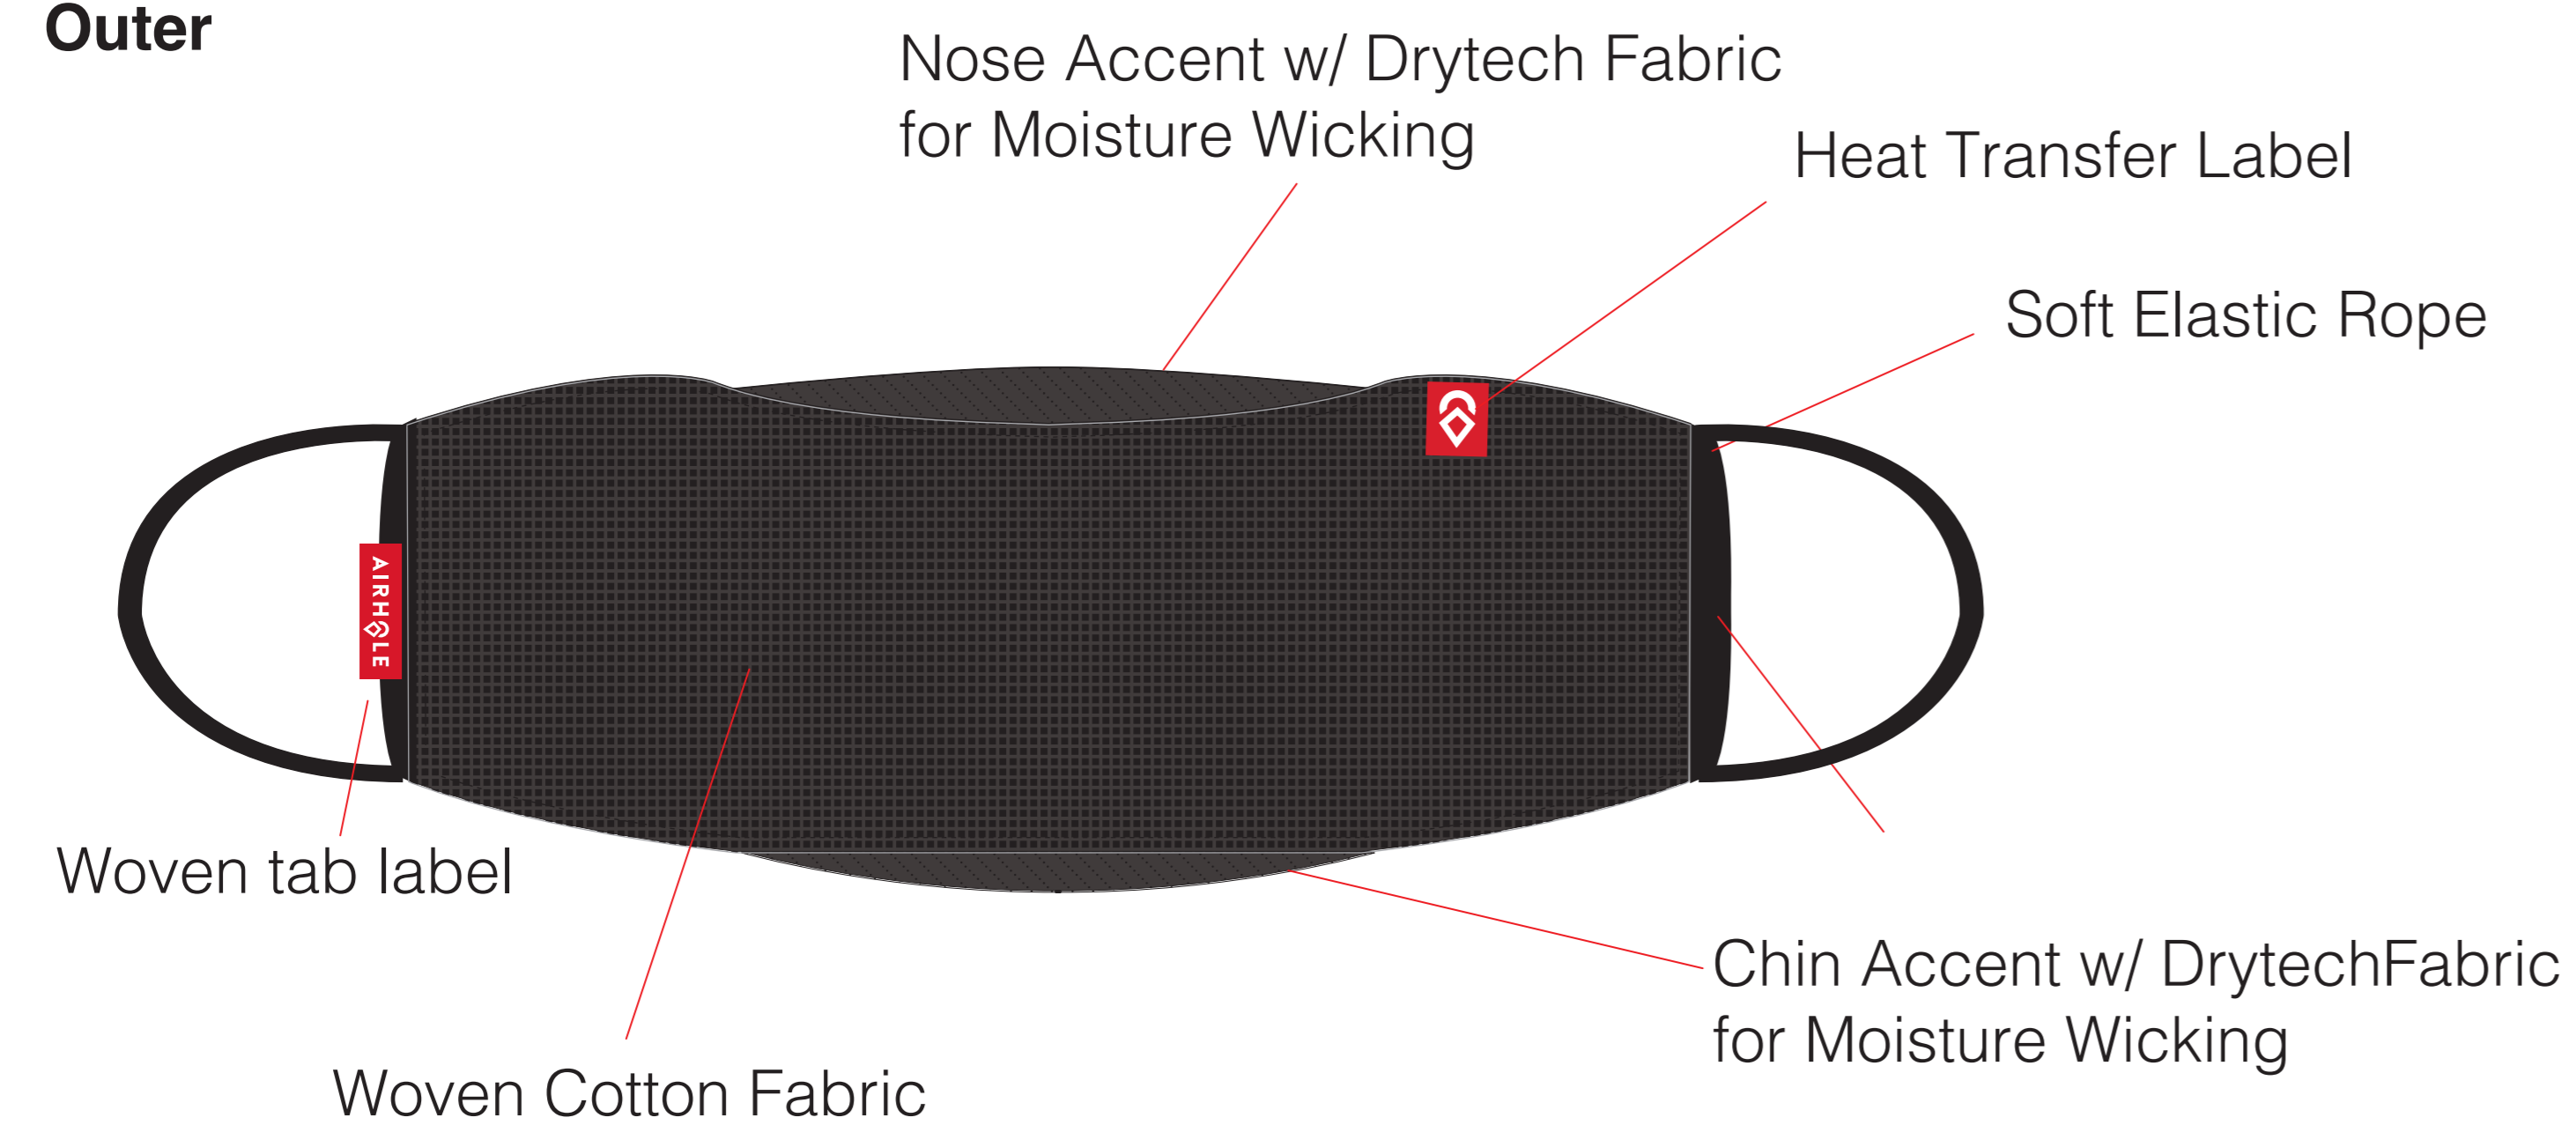

Airhole has lost the hole (on these select styles) for a good reason.

Daily Mask Program

BASIC Mask

SKU: AHBM-BLK
NAME: Airhole Basic Mask
COLOUR: Black
MASK DIMENSIONS: Length 9" (23cm) x 4.25" (11cm)

Front of Mask

Inner Layer

BASIC - 5 Pack

Back of Mask

Daily Mask Program

ADVANCED Mask

SKU: AHAM-BLK

NAME: Airhole Advanced Mask

COLOUR: Black

SOLD IN PACKS OF 5

MASK DIMENSIONS: Length 7" (18cm) x 3.5" (9cm)

Outer

Middle Layer

Profile

Inner

ADVANCED - 5 Pack

FRONT

BACK

Daily Mask Program

ERGONOMIC Mask

SKU: AHAM-BLK

NAME: Airhole Ergonomic Mask

COLOUR: Black

SOLD IN PACKS OF 5

MASK DIMENSIONS: Length 6.5" (17cm) x 5.5" (14cm)