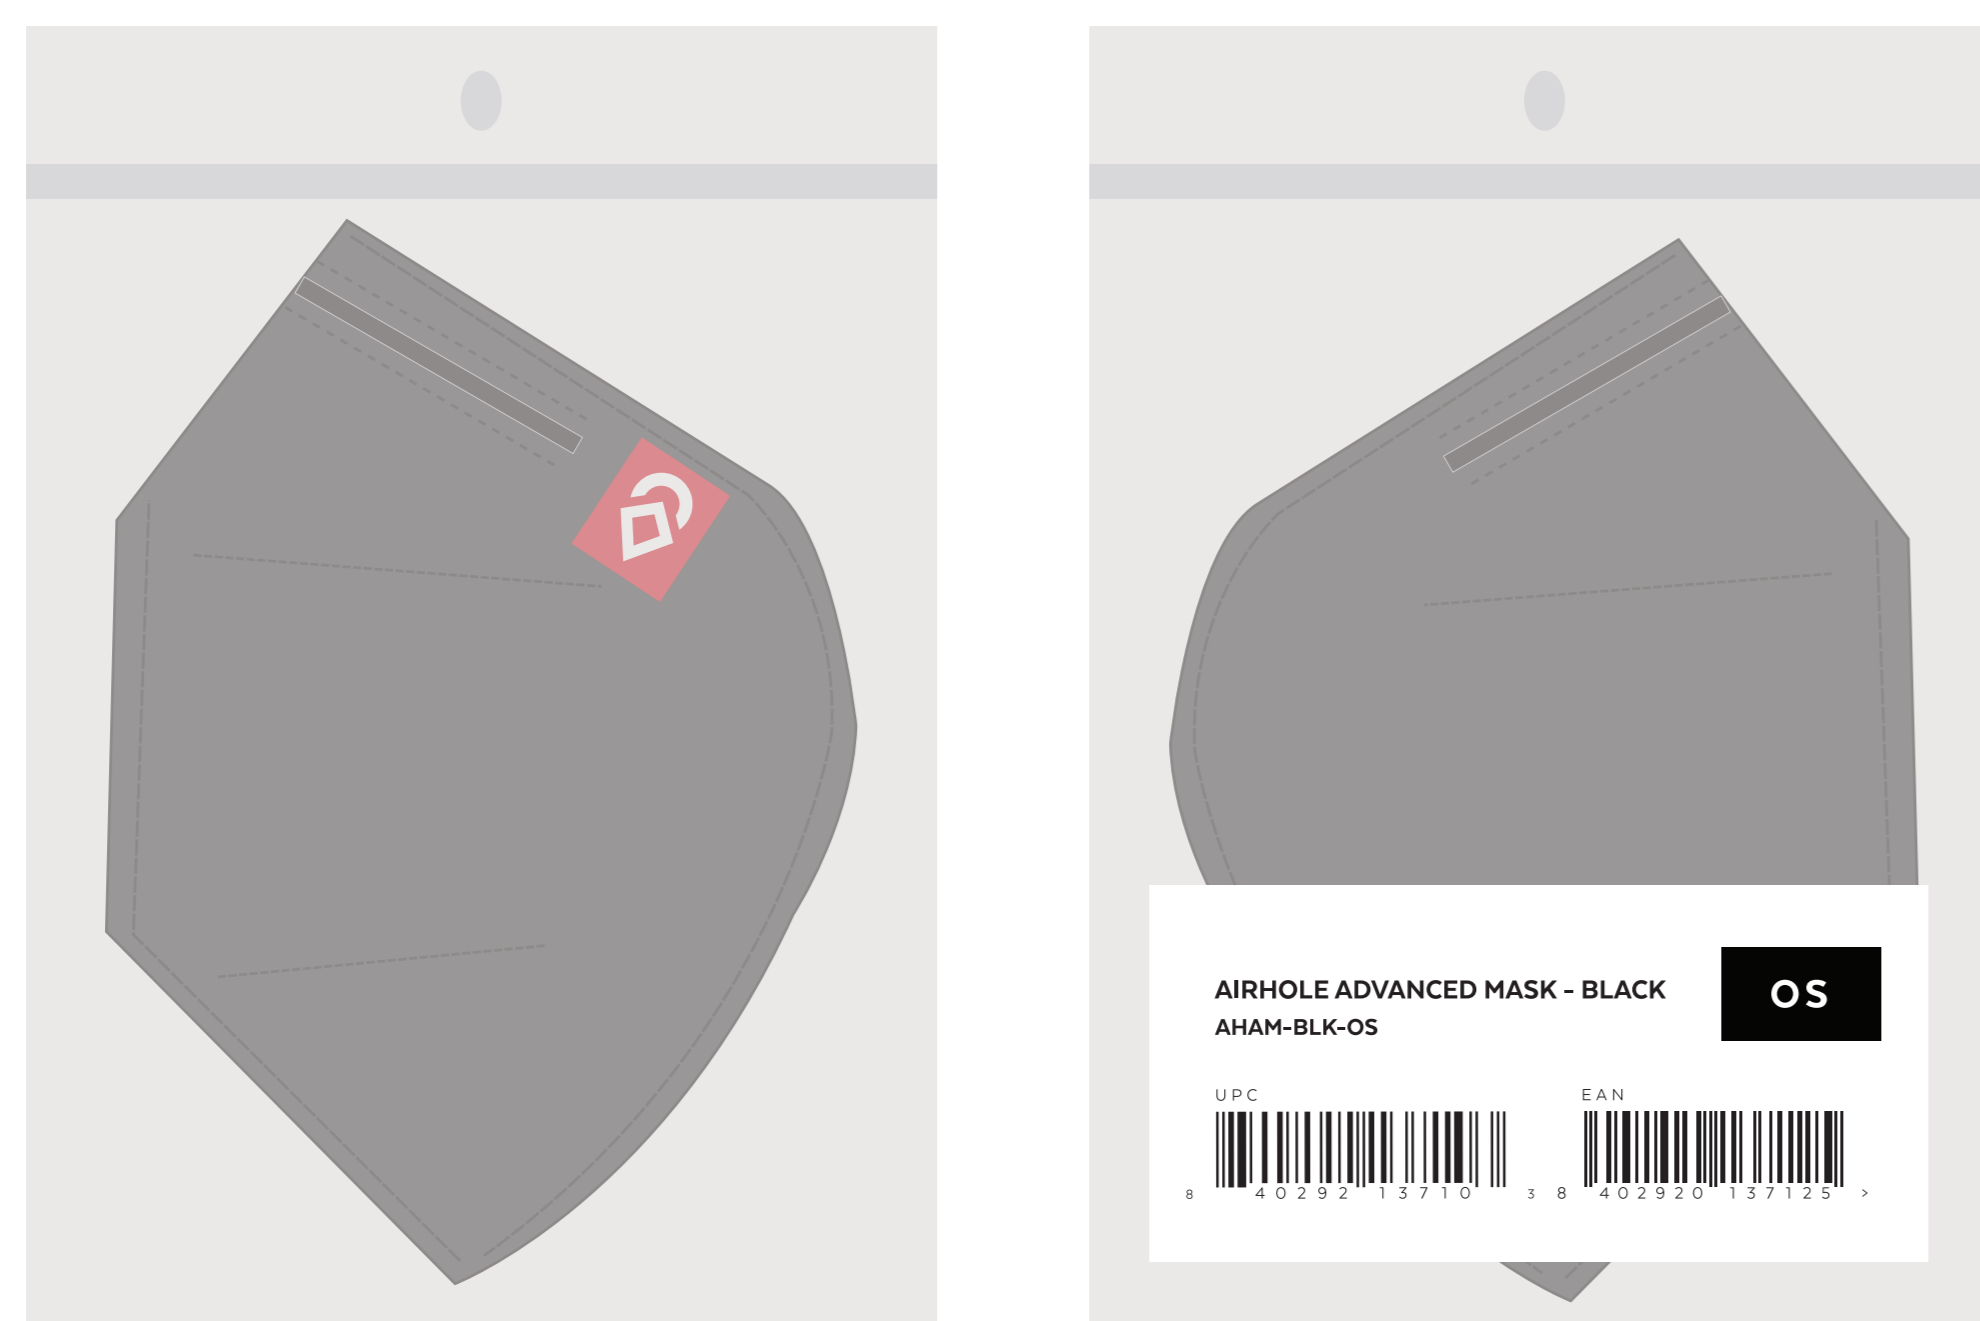

Airhole has lost the hole (on these select styles) for a good reason.

Daily Mask Program

BASIC Mask

SKU: AHBM-BLK
NAME: Airhole Basic Mask
COLOUR: Black
MASK DIMENSIONS: Length 9" (23cm) x 4.25" (11cm)

Front of Mask

SOLD IN PACKS OF 5

MASK DIMENSIONS: Length 7" (18cm) x 3.5" (9cm)

Outer

Middle Layer

Profile

Inner

ADVANCED - 5 Pack

FRONT

BACK

Daily Mask Program

ERGONOMIC Mask

SKU: AHAM-BLK

NAME: Airhole Ergonomic Mask

COLOUR: Black

SOLD IN PACKS OF 5

MASK DIMENSIONS: Length 6.5" (17cm) x 5.5" (14cm)

Front of Mask

Inner Layer

ERGO - 5 Pack

FRONT

BACK

Back of Mask

[CLICK HERE FOR ORDER FORM](#)

CONTACT