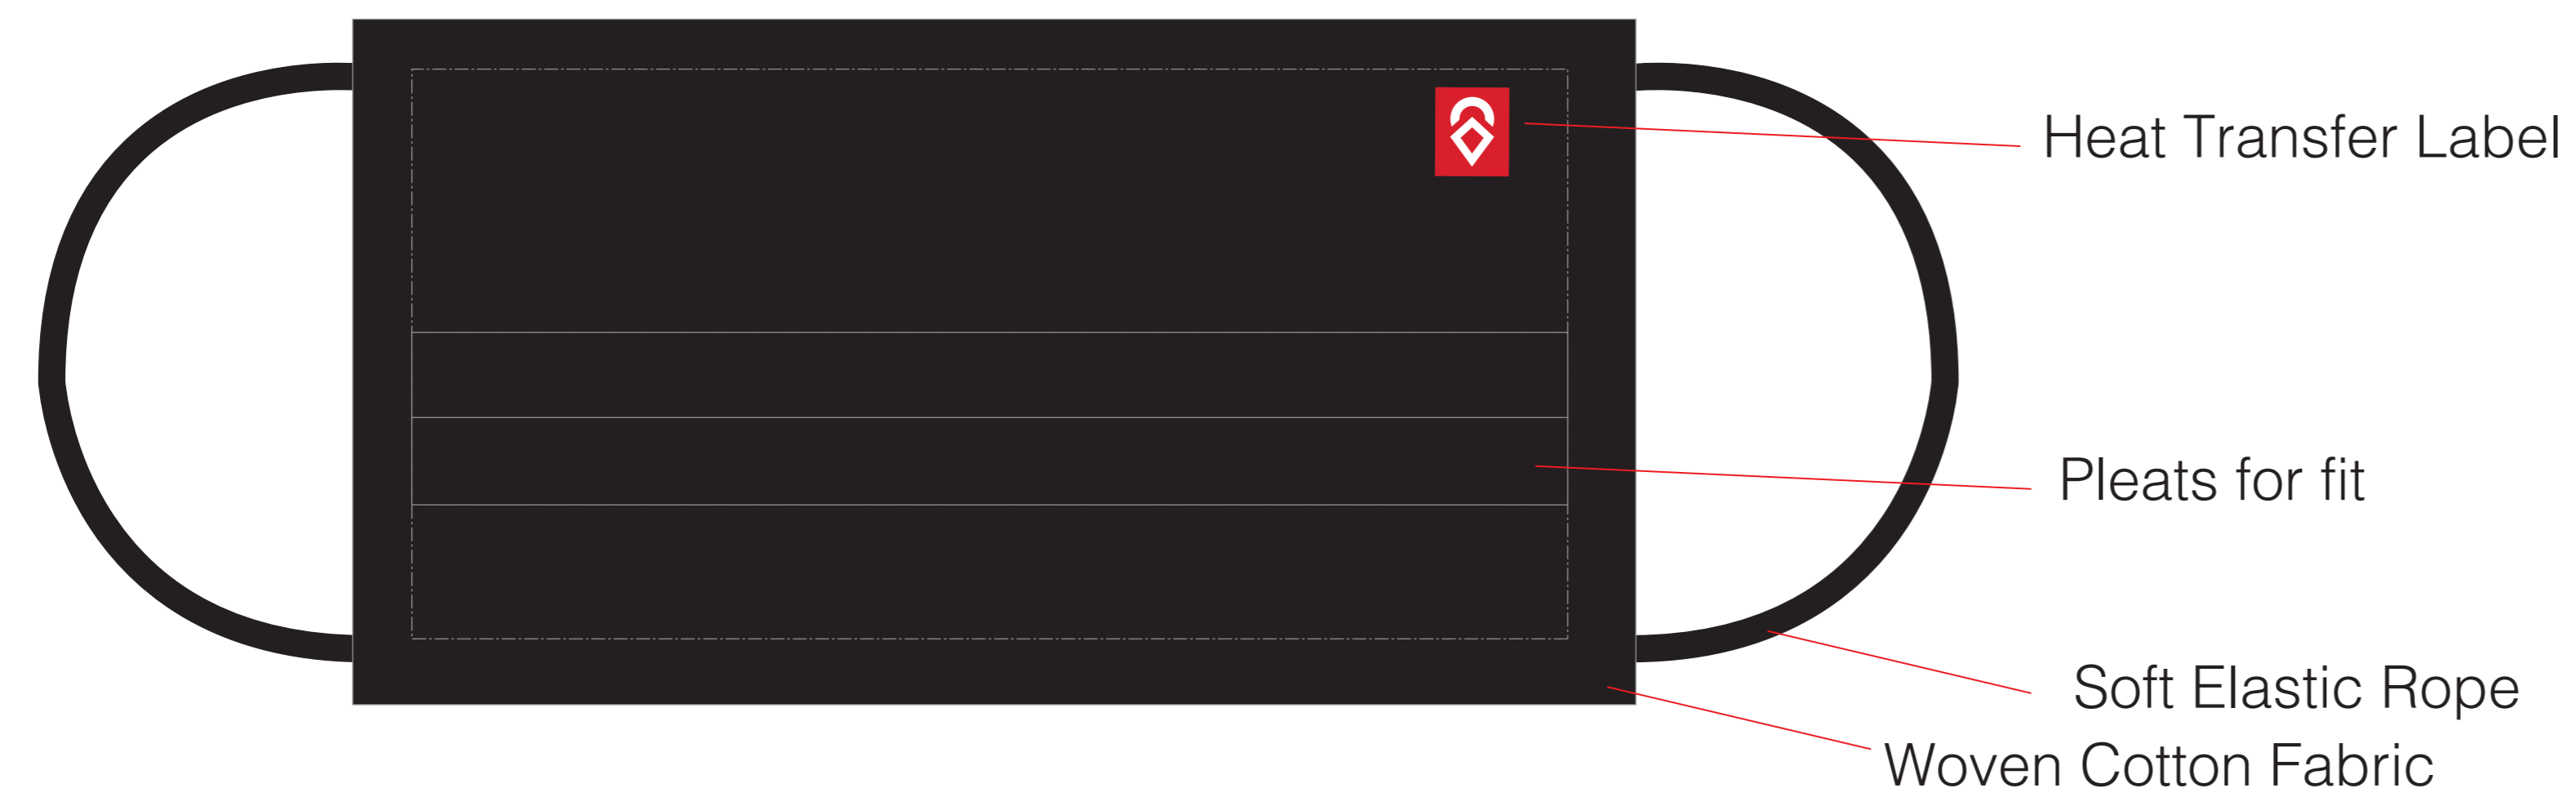

Sandwiched between these two layers is a non-woven textile called Polypropylene - a thermoplastic polymer. - used commonly to manufacture surgical face masks. Advantages of non-woven fabrics over woven fabric in filtration are higher air permeability and higher bacterial filtration efficiency.

Airhole has lost the hole (on these select styles) for a good reason.

Daily Mask Program

BASIC Mask

SKU: AHBM-BLK
NAME: Airhole Basic Mask
COLOUR: Black
MASK DIMENSIONS: Length 9" (23cm) x 4.25" (11cm)

Front of Mask

SOLD IN PACKS OF 5

MASK DIMENSIONS: Length 7" (18cm) x 3.5" (9cm)

Outer

Middle Layer

Profile

Inner

ADVANCED - 5 Pack

FRONT

BACK

Daily Mask Program

ERGONOMIC Mask

SKU: AHAM-BLK

NAME: Airhole Ergonomic Mask

COLOUR: Black

SOLD IN PACKS OF 5

MASK DIMENSIONS: Length 6.5" (17cm) x 5.5" (14cm)