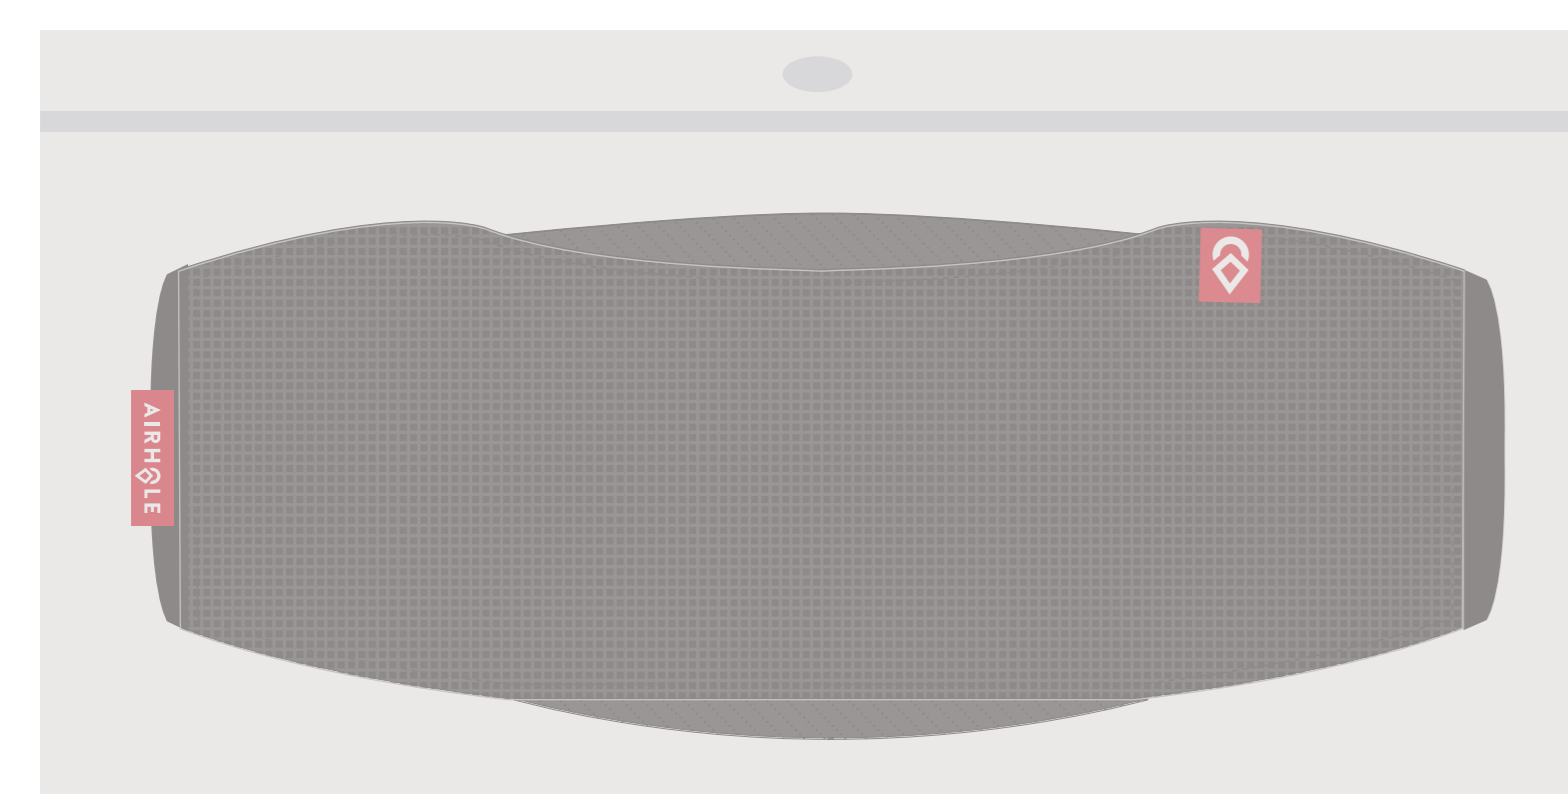

SOLD IN PACKS OF 5

MASK DIMENSIONS: Length 7" (18cm) x 3.5" (9cm)

Outer

Middle Layer

Profile

Inner

ADVANCED - 5 Pack

FRONT

BACK

Daily Mask Program

ERGONOMIC Mask

SKU: AHAM-BLK

NAME: Airhole Ergonomic Mask

COLOUR: Black

SOLD IN PACKS OF 5

MASK DIMENSIONS: Length 6.5" (17cm) x 5.5" (14cm)