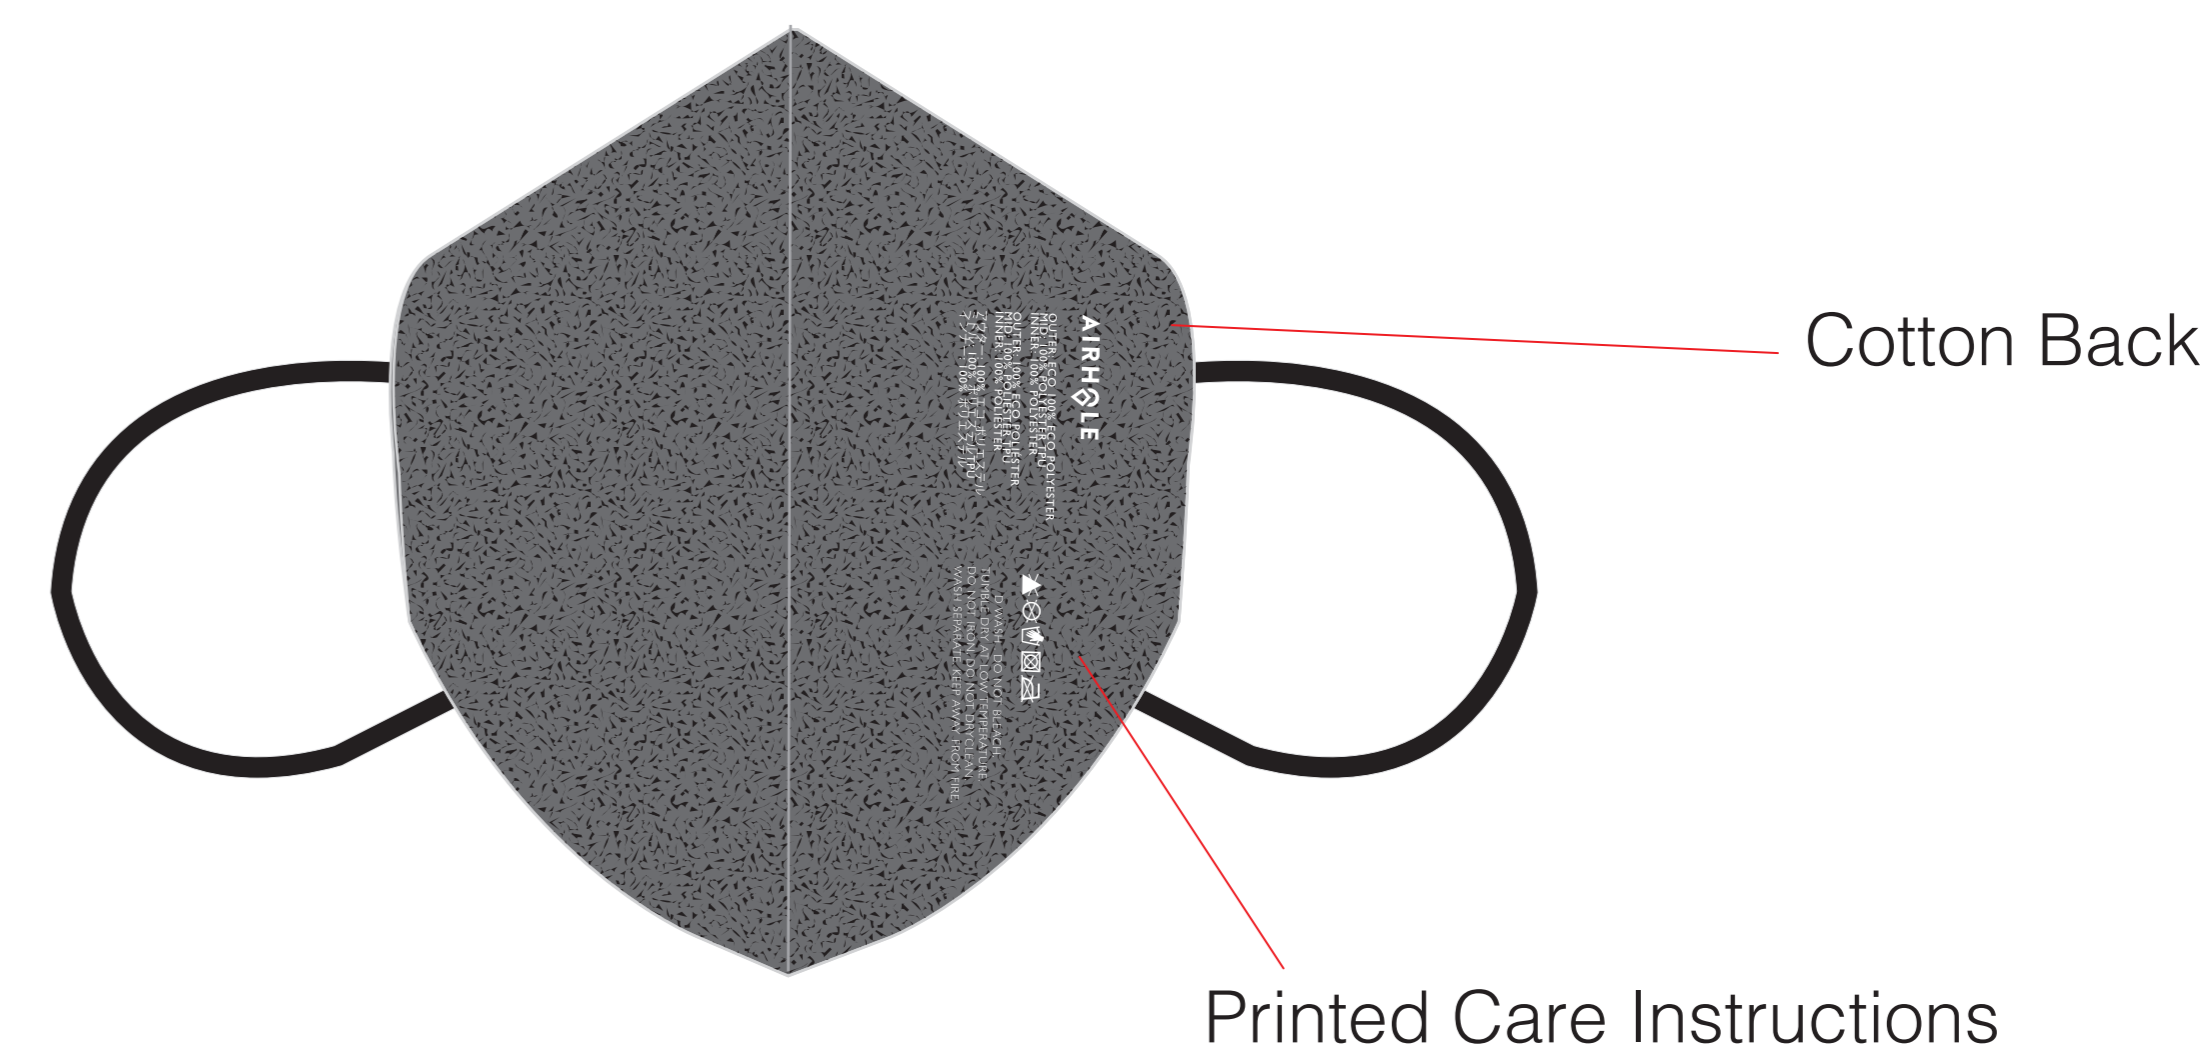

BACK

Daily Mask Program

ERGONOMIC Mask

SKU: AHAM-BLK

NAME: Airhole Ergonomic Mask

COLOUR: Black

SOLD IN PACKS OF 5

MASK DIMENSIONS: Length 6.5" (17cm) x 5.5" (14cm)

Front of Mask

Inner Layer

ERGO - 5 Pack

FRONT

BACK

Back of Mask

[CLICK HERE FOR ORDER FORM](#)

CONTACT