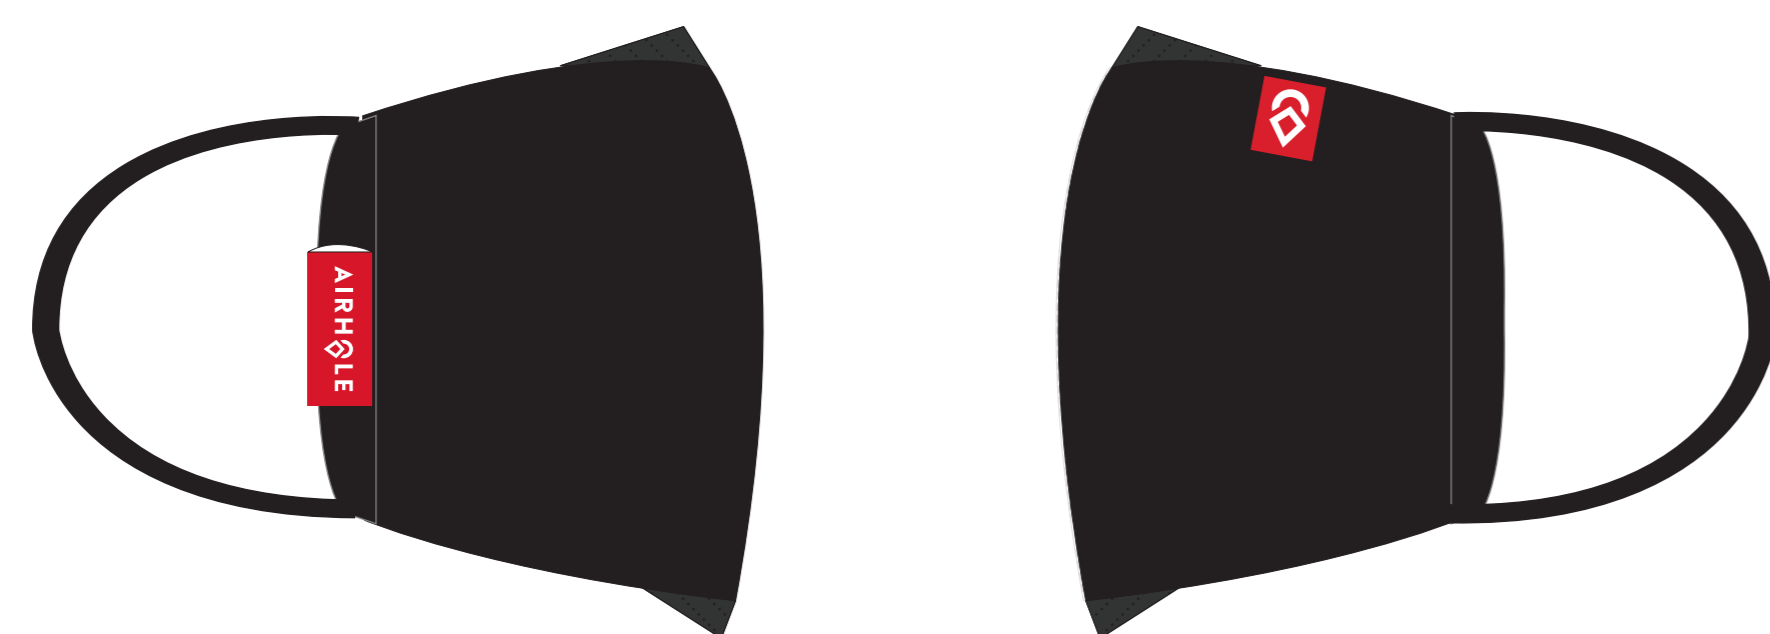

SOLD IN PACKS OF 5

MASK DIMENSIONS: Length 7" (18cm) x 3.5" (9cm)

Outer

Middle Layer

Profile

Inner

ADVANCED - 5 Pack

FRONT

BACK

Daily Mask Program

ERGONOMIC Mask

SKU: AHAM-BLK

NAME: Airhole Ergonomic Mask

COLOUR: Black

SOLD IN PACKS OF 5

MASK DIMENSIONS: Length 6.5" (17cm) x 5.5" (14cm)